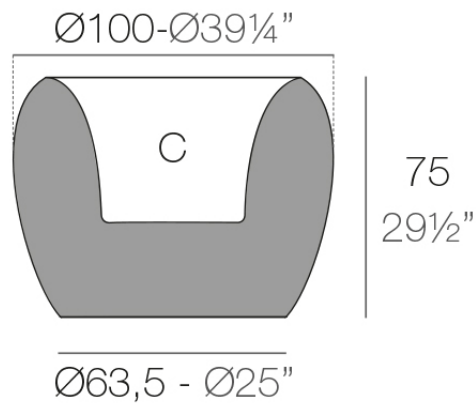

Info

Description

Pots made of polyethylene resin by rotational moulding. 100% Recyclable. Item suitable for indoor and outdoor use. Available in different finishes.

Weight: 25.08 Kg

BLOW Macetero 100x75
BLOW Planter 100x75

C = 104 L
C = 27½ gal

Finishes

finishes

Basic

Ref. 55021A

white 2001

black 2002

ecru 2003