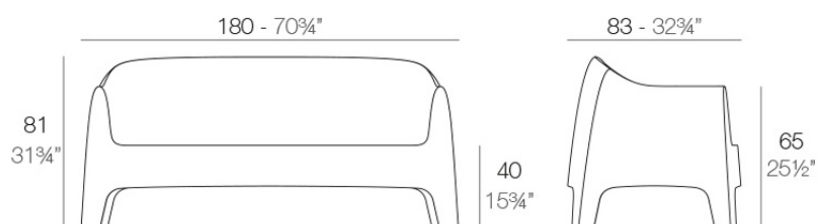

Info

Description

Made of injected polypropylene with mineral additives. Stackable. Available in several colors. Item suitable for indoor and outdoor use.

Weight: 30 Kg

SOLID Sofa
SOLID Sofá

Finishes

finishes