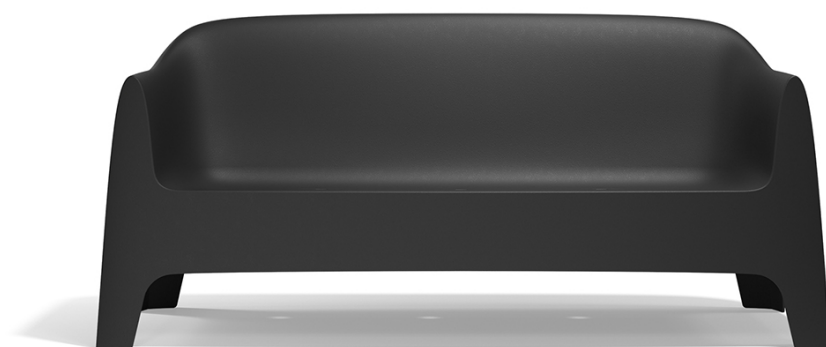

Solid sofa 3 pax

by Stefano Giovannoni

Solid modern outdoor furniture collection, designed by Stefano Giovannoni for Vondom. This collection of items is characterized by its ability to **provide stability despite their lightweight construction**, achieved through their geometric and well-defined cuts that give the impression of being sculpted from stone.

Info

Description

Made of injected polypropylene with mineral additives. Stackable. Available in several colors. Item suitable for indoor and outdoor use.

Weight: 30 Kg

SOLID Sofa
SOLID Sofá

Finishes

finishes

Basic

Ref. 55022

white

black

ecru

Available in various colors

fabric

BAIONA