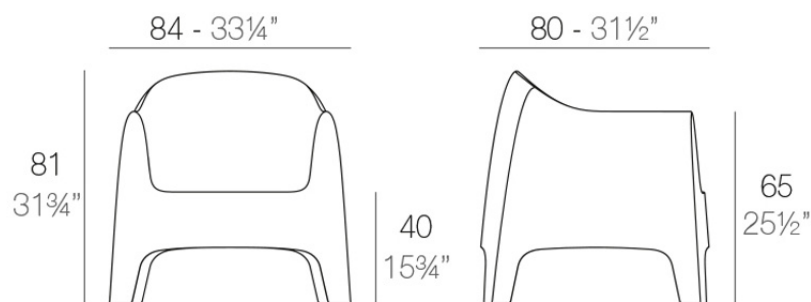

### Description

Made of injected polypropylene with mineral additives. Stackable. Available in several colors. Item suitable for indoor and outdoor use.

Weight: 13.5 Kg

SOLID Lounge Chair  
SOLID Butaca