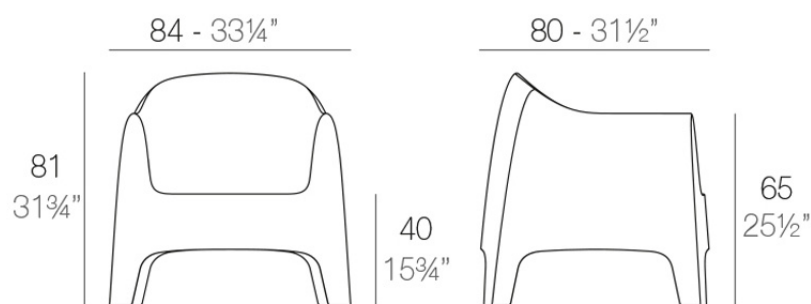

### Description

Made of injected polypropylene with mineral additives. Stackable. Available in several colors. Item suitable for indoor and outdoor use.

Weight: 13.5 Kg

SOLID Lounge Chair  
SOLID Butaca