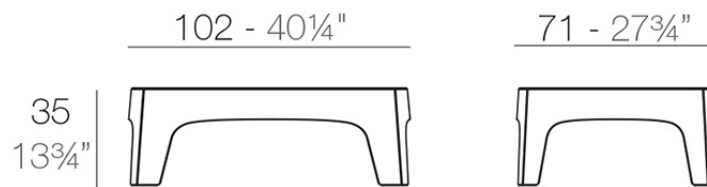

### Description

Made of injected polypropylene with mineral additives. Stackable. Available in several colors. Item suitable for indoor and outdoor use.

Weight: 10 Kg

SOLID Mesa Baja  
SOLID Low Table