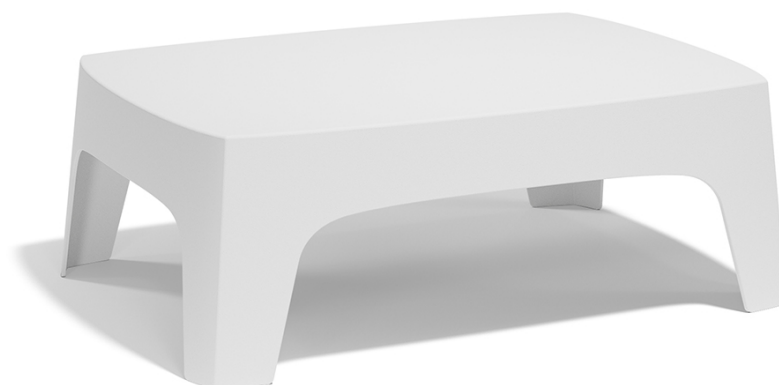

Solid coffee table

by Stefano Giovannoni

Solid modern outdoor furniture collection, designed by Stefano Giovannoni for Vondom. This collection of items is characterized by its ability to **provide stability despite their lightweight construction**, achieved through their geometric and well-defined cuts that give the impression of being sculpted from stone.

Info

Description

Made of injected polypropylene with mineral additives. Stackable. Available in several colors. Item suitable for indoor and outdoor use.

Weight: 10 Kg

SOLID Mesa Baja
SOLID Low Table

Finishes

finishes

Basic

Ref. 55026

white

black

ecru

Available in various colors

Ambients