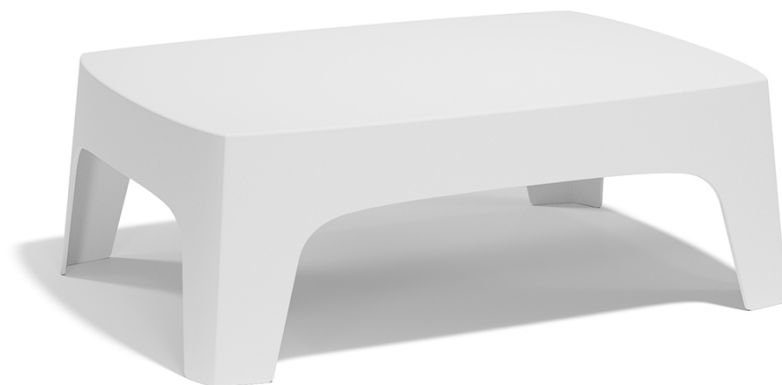

## Solid coffee table

by Stefano Giovannoni

Solid modern outdoor furniture collection, designed by Stefano Giovannoni for Vondom. This collection of items is characterized by its ability to **provide stability despite their lightweight construction**, achieved through their geometric and well-defined cuts that give the impression of being sculpted from stone.

### Description

Made of injected polypropylene with mineral additives. Stackable. Available in several colors. Item suitable for indoor and outdoor use.

Weight: 10 Kg

SOLID Mesa Baja  
SOLID Low Table