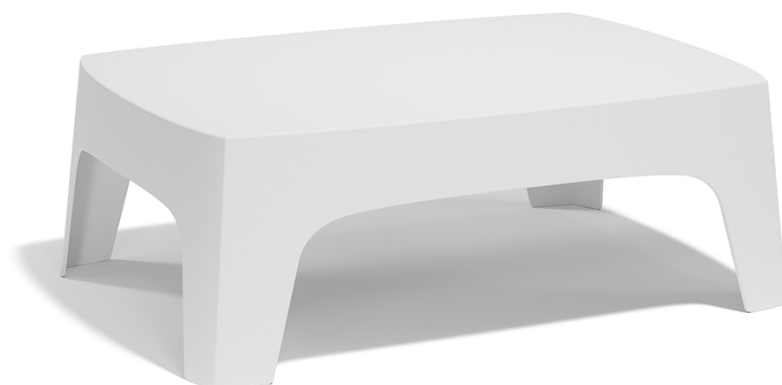

Solid coffee table

by Stefano Giovannoni

Solid modern outdoor furniture collection, designed by Stefano Giovannoni for Vondom. This collection of items is characterized by its ability to **provide stability despite their lightweight construction**, achieved through their geometric and well-defined cuts that give the impression of being sculpted from stone.

Info

Description

Made of injected polypropylene with mineral additives. Stackable. Available in several colors. Item suitable for indoor and outdoor use.

Weight: 10 Kg

SOLID Mesa Baja
SOLID Low Table

Finishes

finishes

Basic

Ref. 55026

white

black

ecru

Available in various colors

Ambients