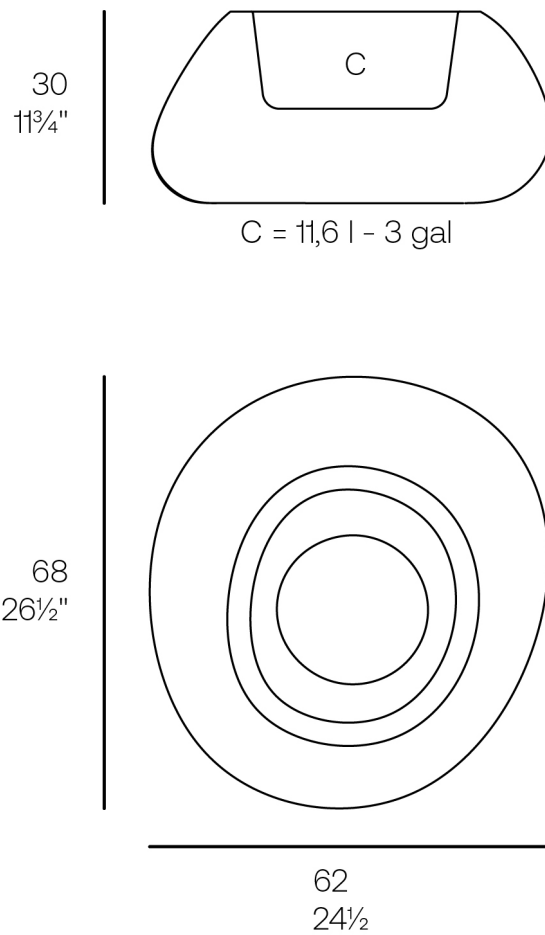

Info

Description

Weight: 5.56 Kg

STONE Macetero 62 x 68 x 30
STONE Planter 24 1/2" x 26 1/2" x 11 3/4"

Finishes

finishes

Basic

Ref. 55028A