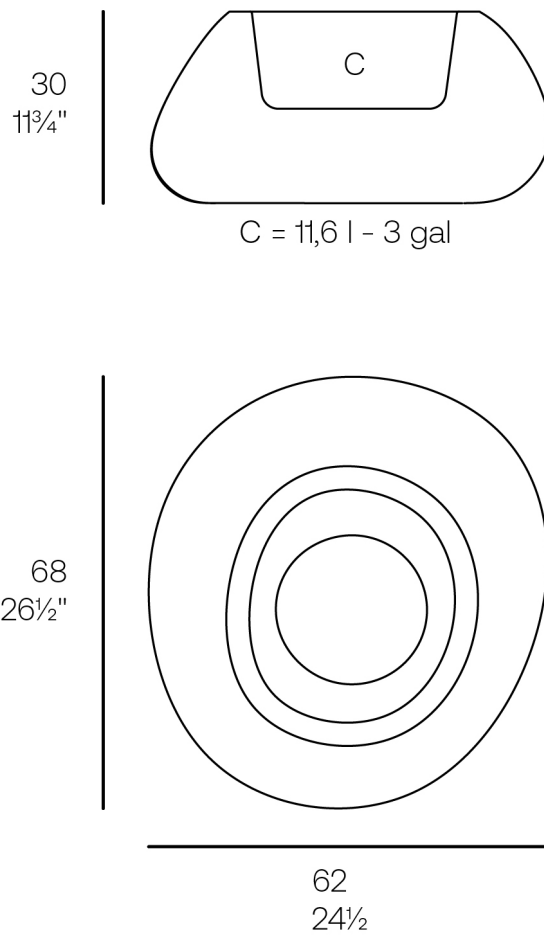

Info

Description

Weight: 5.56 Kg

STONE Macetero 62 x 68 x 30
STONE Planter 24 1/2" x 26 1/2" x 11 3/4"

Finishes

finishes

Basic

Ref. 55028A