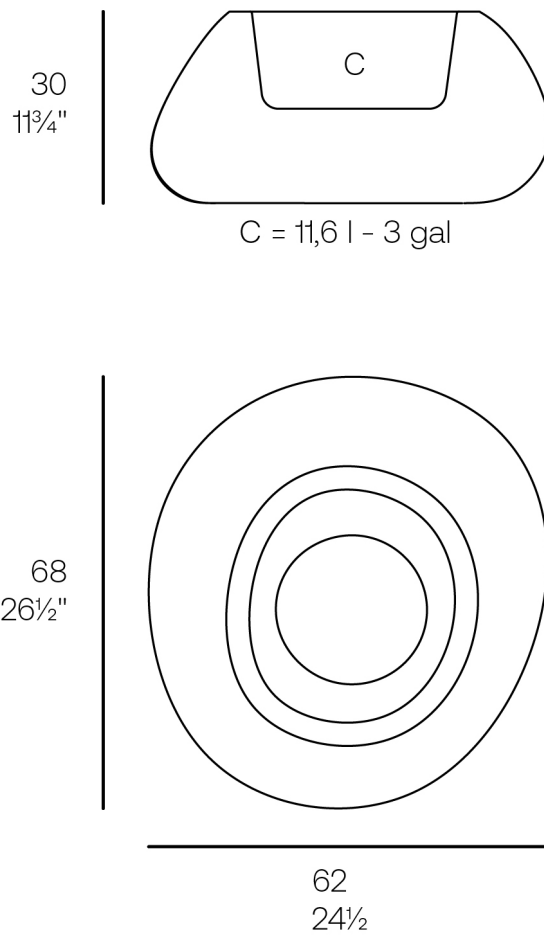

Info

Description

Weight: 5.56 Kg

STONE Macetero 62 x 68 x 30
STONE Planter 24 1/2" x 26 1/2" x 11 3/4"

Finishes

finishes

BASIC

Ref. 55028A