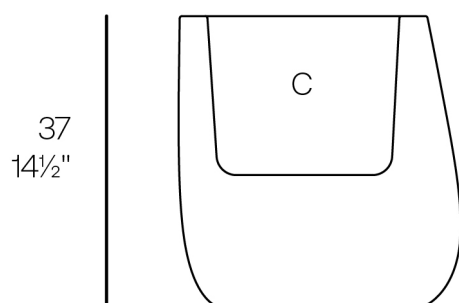

### Description

Weight: 3.58 Kg

C = 9,2 l - 2½ gal

STONE Macetero 36 x 41 x 37  
STONE Planter 14¼" x 16¼" x 14½"