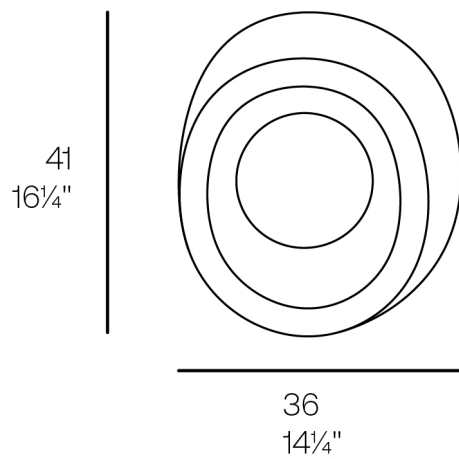

Info

Description

Weight: 3.58 Kg

STONE Macetero 36 x 41 x 37
STONE Planter 14¼" x 16¼" x 14½"

Finishes

finishes

Basic

Ref. 55029A