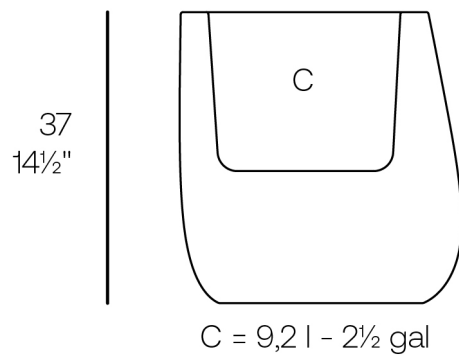

Info

Description

Weight: 3.58 Kg

STONE Macetero 36 x 41 x 37
STONE Planter 14¼" x 16¼" x 14½"

Finishes

finishes

Basic

Ref. 55029A