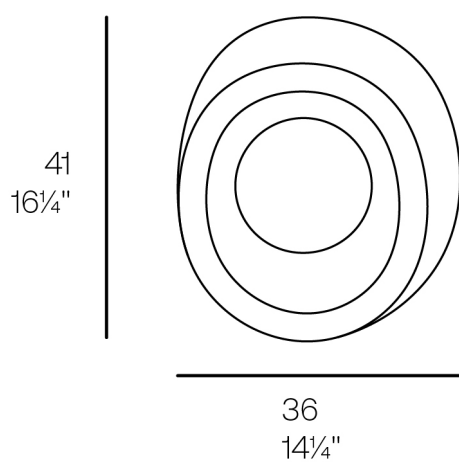

### Description

Weight: 3.58 Kg

C = 9,2 l - 2½ gal

STONE Macetero 36 x 41 x 37  
STONE Planter 14¼" x 16¼" x 14½"