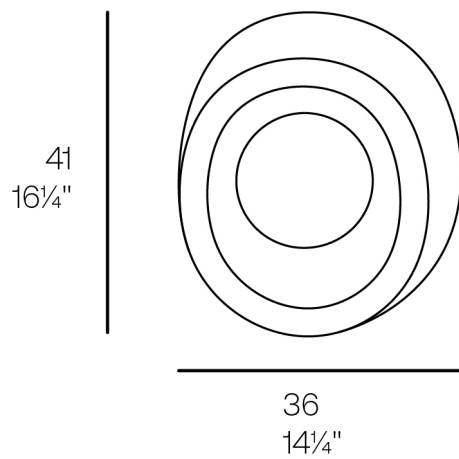

### Description

Weight: 3.58 Kg

C = 9,2 l - 2½ gal

STONE Macetero 36 x 41 x 37  
STONE Planter 14¼" x 16¼" x 14½"