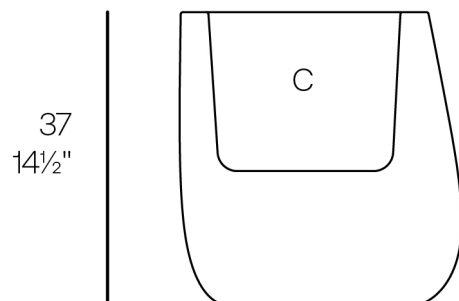

### Description

Weight: 3.58 Kg

C = 9,2 l - 2½ gal

STONE Macetero 36 x 41 x 37  
STONE Planter 14¼" x 16¼" x 14½"