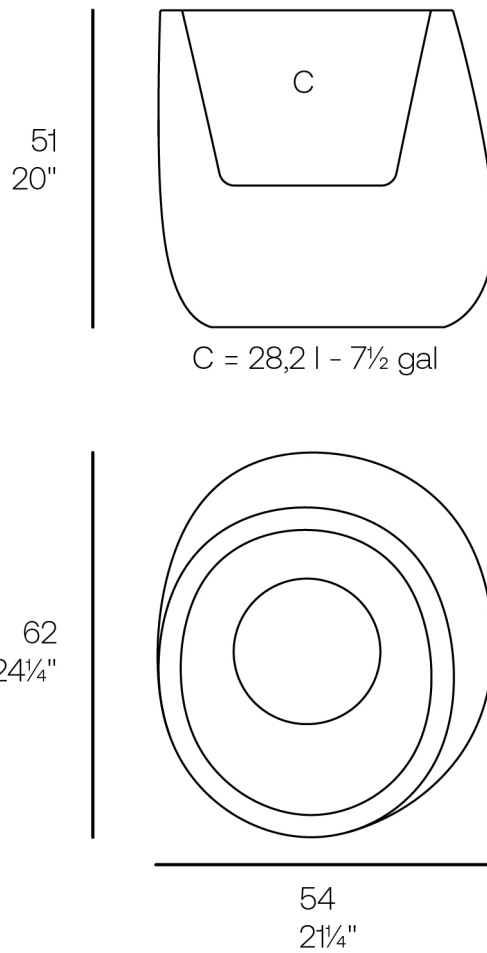

Info

Description

Weight: 7.32 Kg

STONE Macetero 54 x 62 x 51
STONE Planter 21¼" x 24¼" x 20"