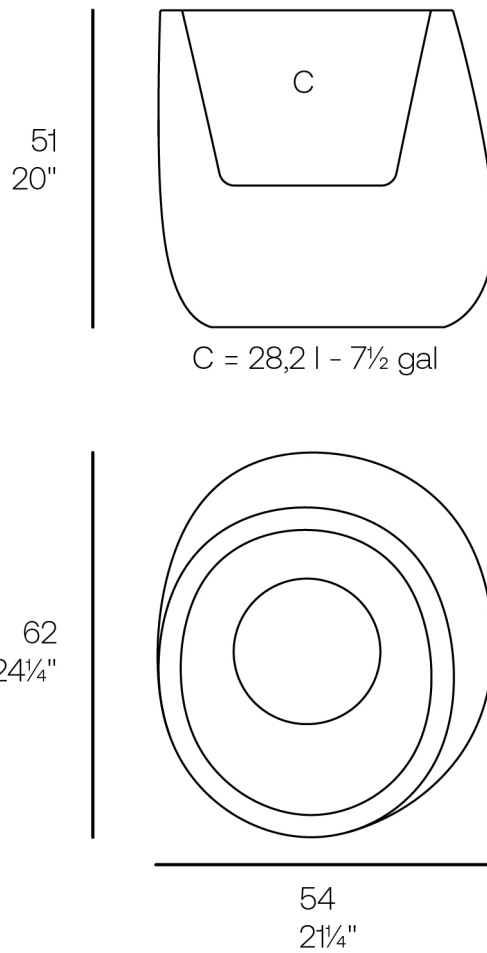

Info

Description

Weight: 7.32 Kg

STONE Macetero 54 x 62 x 51
STONE Planter 21¼" x 24¼" x 20"

Finishes

finishes

Basic

Ref. 55030A