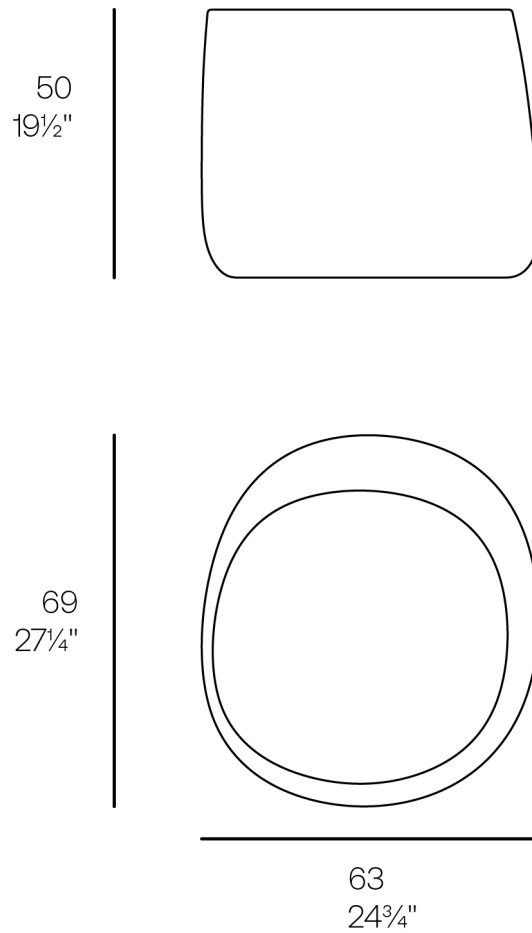

Info

Description

Weight: 7.69 Kg

STONE Mesa 63 x 69 x 50
STONE Table 24³/₄" x 27¹/₄" x 19¹/₂"

Finishes

finishes

Basic

Ref. 55031