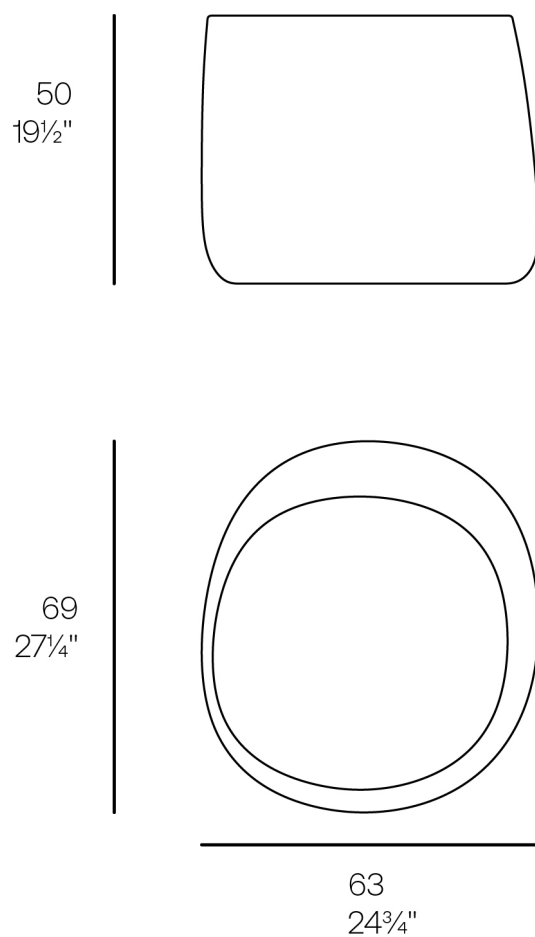

Info

Description

Weight: 7.69 Kg

STONE Mesa 63 x 69 x 50
STONE Table 24¾" x 27¼" x 19½"

Finishes

finishes

Basic

Ref. 55031