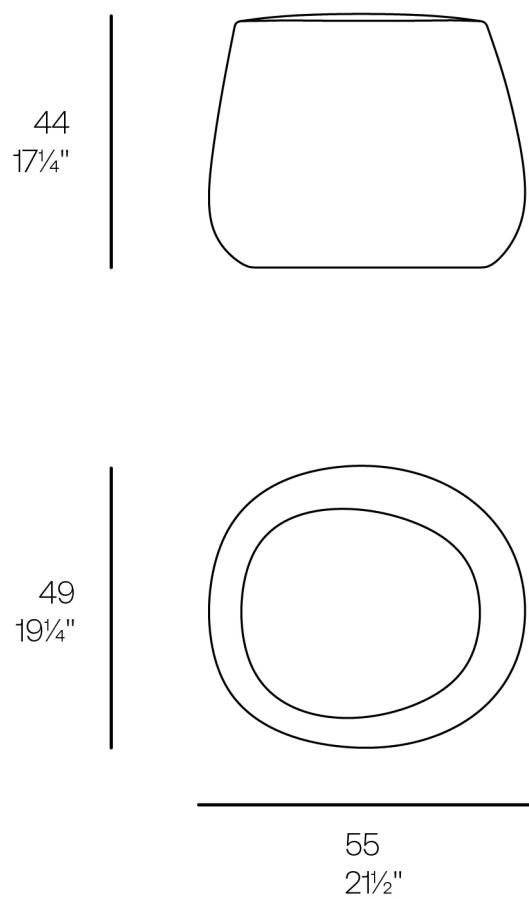

Info

Description

Weight: 4.63 Kg

STONE Taburete 55x 49 x 44
STONE Stool 21 1/2" x 19 1/4" x 17 1/4"

Finishes

finishes

Basic

Ref. 55032