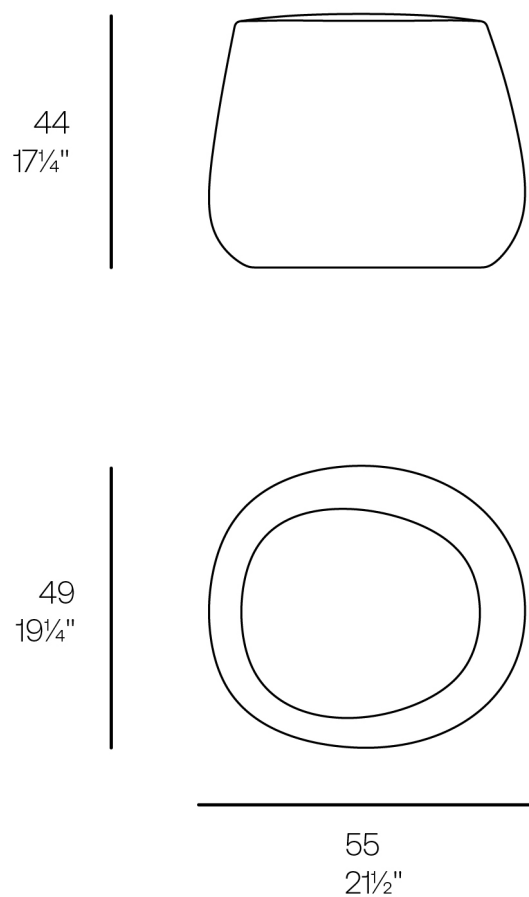

### Description

Weight: 4.63 Kg

STONE Taburete 55x 49 x 44  
STONE Stool 21 1/2" x 19 1/4" x 17 1/4"