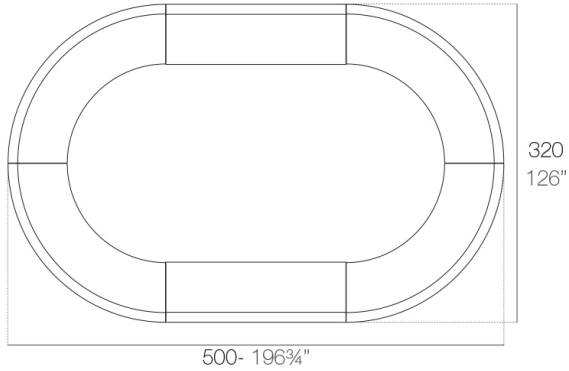

Info

Description

Made of polyethylene resin by rotational moulding. 100% Recyclable. Item suitable for indoor and outdoor use. Available in different finishes.

Weight: 54.2 Kg

FIESTA 180 Barra
FIESTA 180 Counter

Combinations

2 x 56001 Barra - 180 Counter
4 x 56002 Barra curva - Curved counter

4 x 56001 Barra - 180 Counter
4 x 56002 Barra curva - Curved counter

Finishes

finishes

Basic

Ref. 56001

white 2001