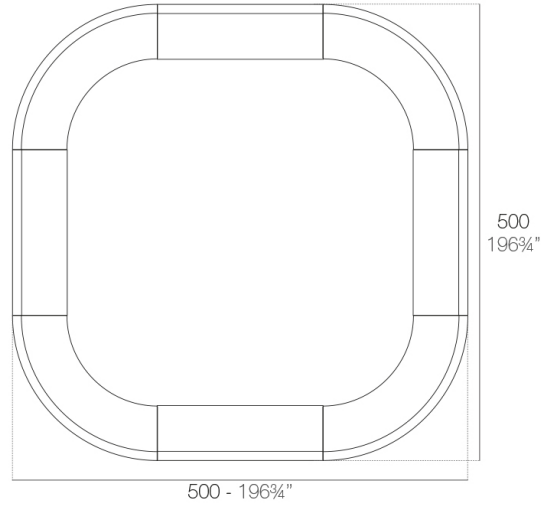

Info

Description

Made of polyethylene resin by rotational moulding. 100% Recyclable. Item suitable for indoor and outdoor use. Available in different finishes.

Weight: 54.2 Kg

FIESTA 180 Barra
FIESTA 180 Counter

Combinations

2 x 56001 Barra - 180 Counter
4 x 56002 Barra curva - Curved counter

4 x 56001 Barra - 180 Counter
4 x 56002 Barra curva - Curved counter

Finishes

finishes

Basic

Ref. 56001

white 2001