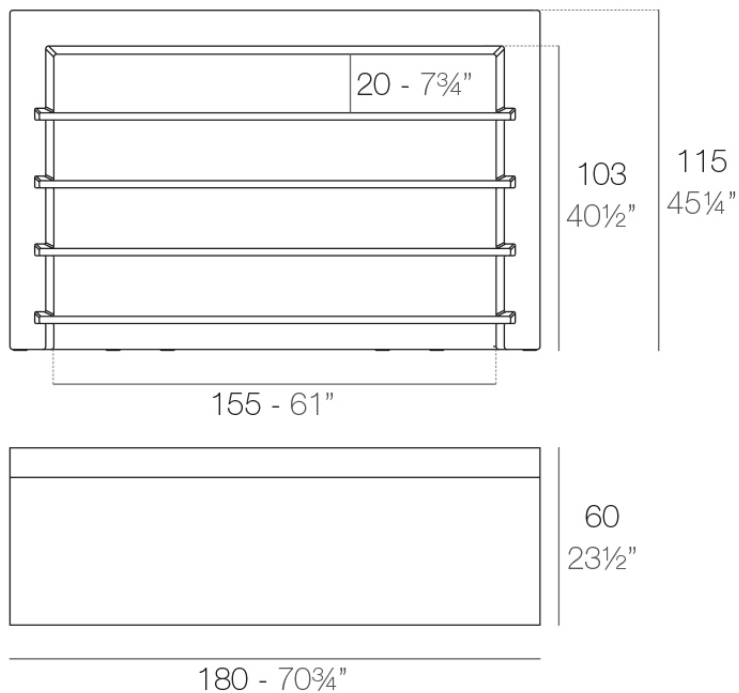

Info

Description

Made of polyethylene resin by rotational moulding. 100% Recyclable. Item suitable for indoor and outdoor use. Available in different finishes.

Weight: 54.2 Kg

FIESTA 180 Barra
FIESTA 180 Counter

Combinations

2 x 56001 Barra - 180 Counter
4 x 56002 Barra curva - Curved counter

4 x 56001 Barra - 180 Counter
4 x 56002 Barra curva - Curved counter

Finishes

finishes

Basic

Ref. 56001

white 2001