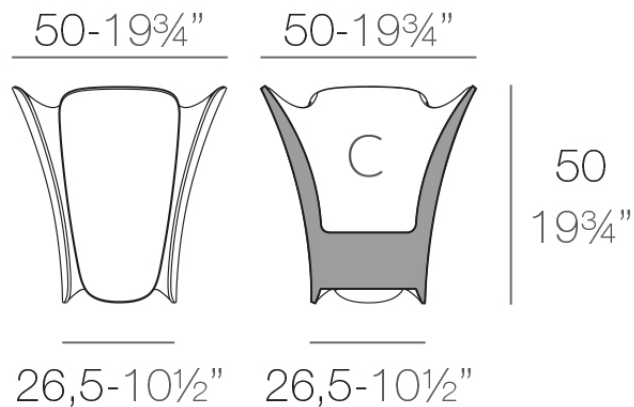

## Pezzettina planter 50x50x50

by Archirivolto Design

Pezzettina modern outdoor furniture collection is designed by Archirivolto Design for Vondom. The collection takes inspiration from nature and translates it into a unique and original products with fluid and expressive forms.

### Description

Pot made of polyethylene resin by rotational moulding. 100% Recyclable. Item suitable for indoor and outdoor use. Available in different finishes.

Weight: 5.02 Kg

PEZZETTINA Maceta 50  
PEZZETTINA Planter 50