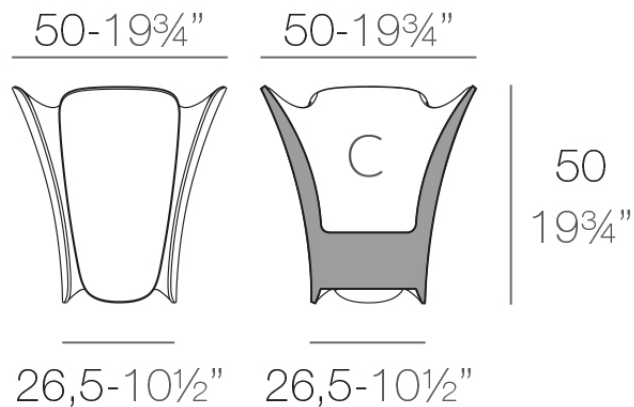

## Pezzettina planter 50x50x50

by Archirivolto Design

Pezzettina modern outdoor furniture collection is designed by Archirivolto Design for Vondom. The collection takes inspiration from nature and translates it into a unique and original products with fluid and expressive forms.

### Description

Pot made of polyethylene resin by rotational moulding. 100% Recyclable. Item suitable for indoor and outdoor use. Available in different finishes.

Weight: 5.02 Kg

PEZZETTINA Maceta 50

C = 18 L