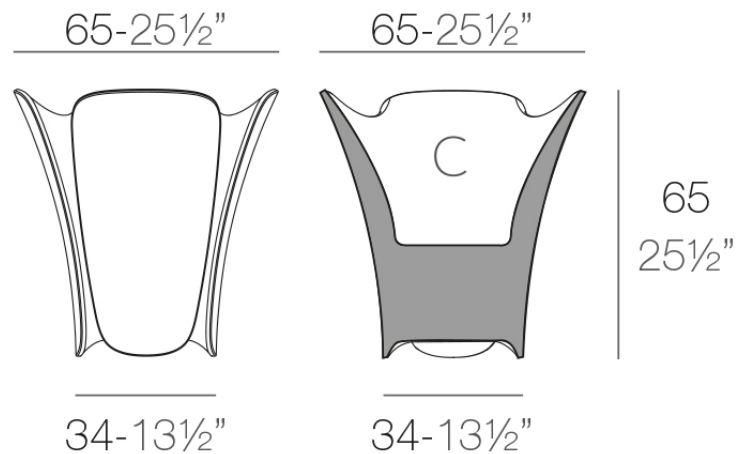

Info

Description

Pot made of polyethylene resin by rotational moulding. 100% Recyclable. Item suitable for indoor and outdoor use. Available in different finishes.

Weight: 8.03 Kg

PEZZETTINA Maceta 65

C = 35 L