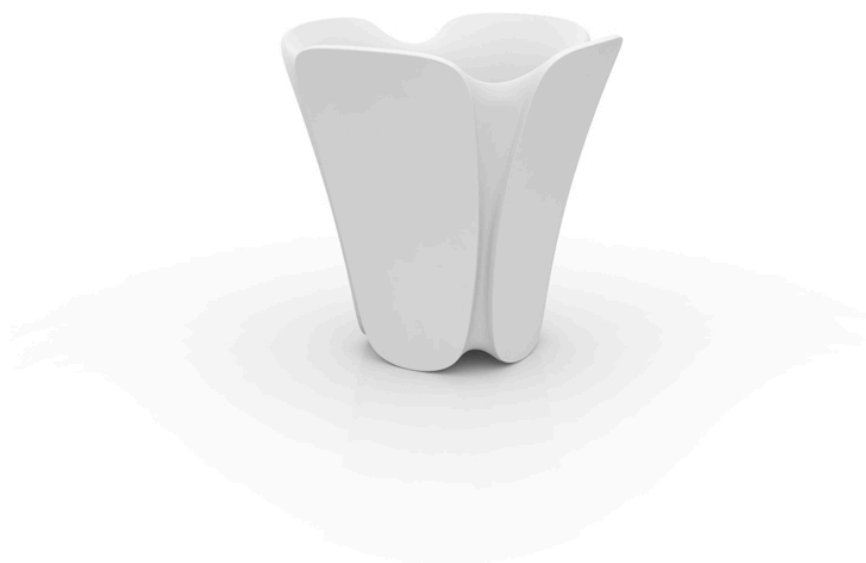

## Pezzettina planter 85x85x85

by Archirivolto Design

Pezzettina modern outdoor furniture collection is designed by Archirivolto Design for Vondom. The collection takes inspiration from nature and translates it into a unique and original products with fluid and expressive forms.