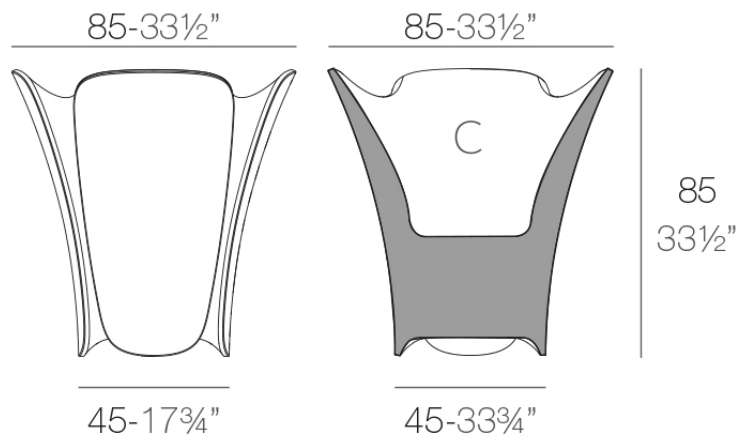

Info

Description

Pot made of polyethylene resin by rotational moulding. 100% Recyclable. Item suitable for indoor and outdoor use. Available in different finishes.

Weight: 14 Kg

PEZZETTINA Maceta 85
PEZZETTINA Planter 85

C = 78 L
C = 20½ gal