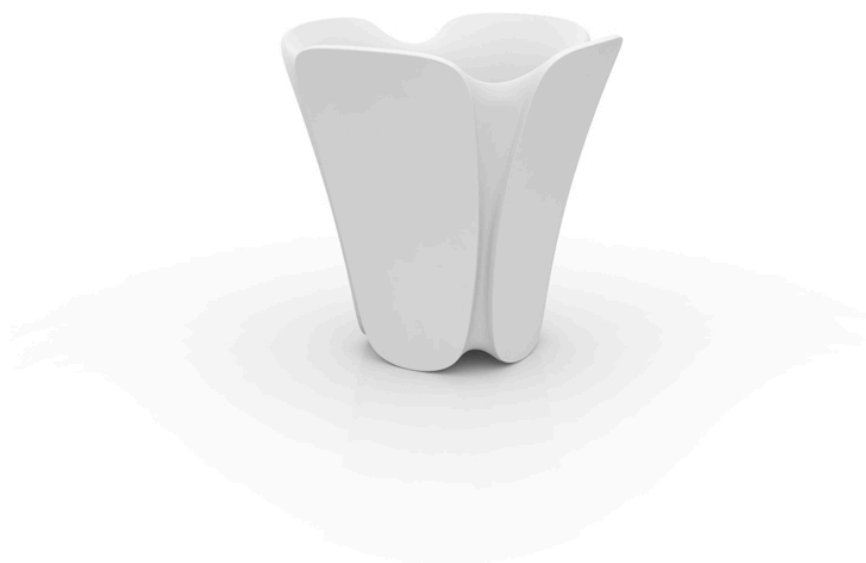

Pezzettina planter 85x85x85

by Archirivolto Design

Pezzettina modern outdoor furniture collection is designed by Archirivolto Design for Vondom. The collection takes inspiration from nature and translates it into a unique and original products with fluid and expressive forms.

Info

Description

Pot made of polyethylene resin by rotational moulding. 100% Recyclable. Item suitable for indoor and outdoor use. Available in different finishes.

Weight: 14 Kg

PEZZETTINA Maceta 85
PEZZETTINA Planter 85