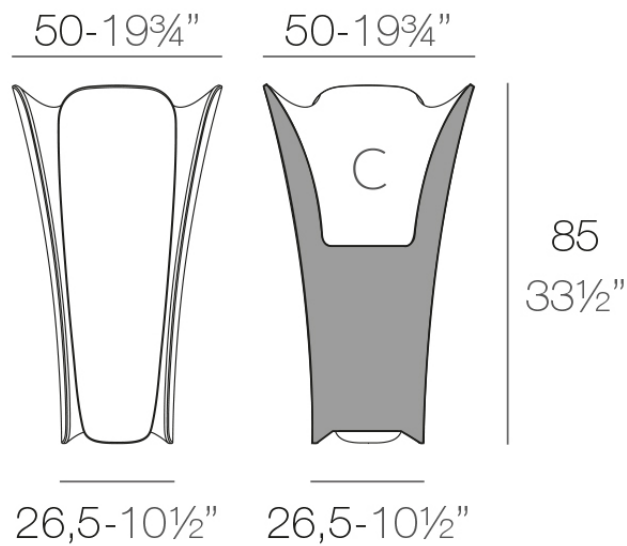

Info

Description

Pot made of polyethylene resin by rotational moulding. 100% Recyclable. Item suitable for indoor and outdoor use. Available in different finishes.

Weight: 8.03 Kg

PEZZETTINA Maceta Alta
PEZZETTINA High Planter

C = 20 L
C = 5 $\frac{1}{4}$ gal

Finishes

finishes

BASIC

Ref. 56009A

white 2001

ecru 2003

tortora 2004