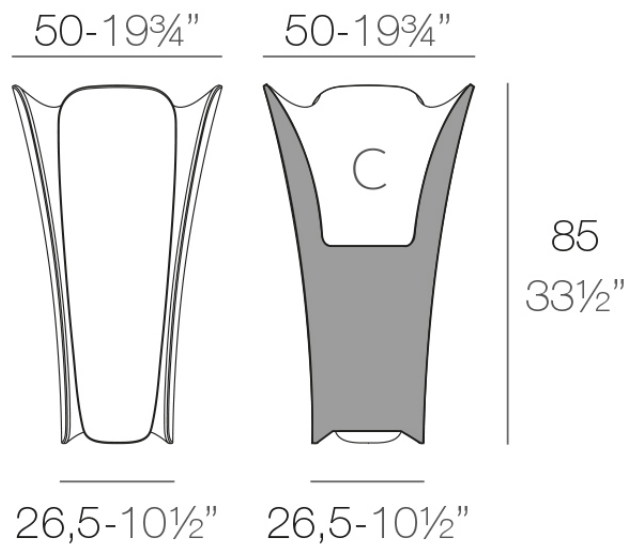

Info

Description

Pot made of polyethylene resin by rotational moulding. 100% Recyclable. Item suitable for indoor and outdoor use. Available in different finishes.

Weight: 8.03 Kg

PEZZETTINA Maceta Alta
PEZZETTINA High Planter

C = 20 L
C = 5¹/₄ gal

Finishes

finishes

Basic

Ref. 56009A

white 2001

black 2002

ecru 2003