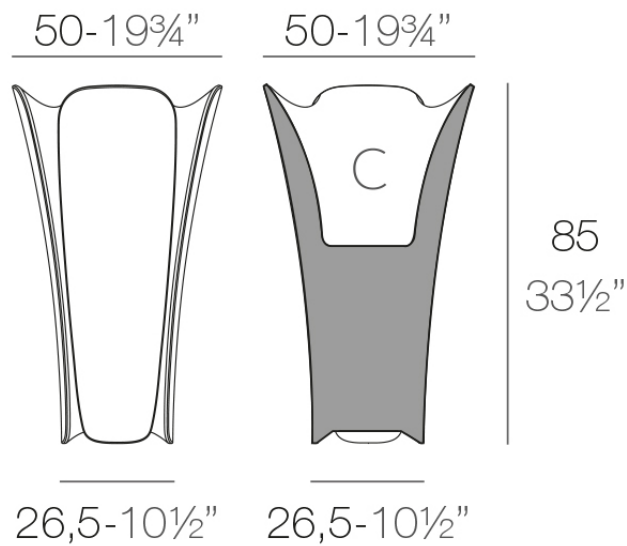

Info

Description

Pot made of polyethylene resin by rotational moulding. 100% Recyclable. Item suitable for indoor and outdoor use. Available in different finishes.

Weight: 8.03 Kg

PEZZETTINA Maceta Alta
PEZZETTINA High Planter

C = 20 L
C = 5 $\frac{1}{4}$ gal

Finishes

finishes

Basic

Ref. 56009A

white 2001

black 2002

ecru 2003