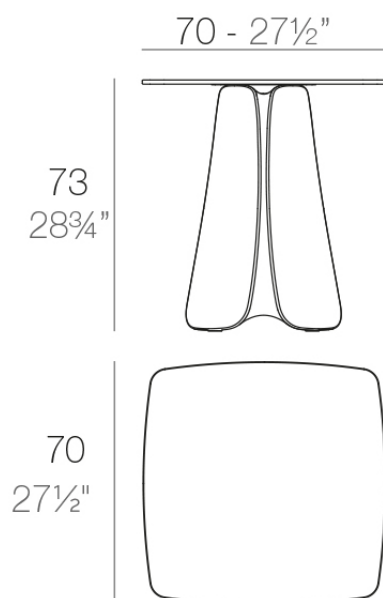

### Description

Made of polyethylene resin by rotational moulding. 100% Recyclable. Item suitable for indoor and outdoor use. Available in different finishes.

Weight: 30.4 Kg

PEZZETTINA Mesa 70x70  
PEZZETTINA Dining Table 27 1/2"x27 1/2"