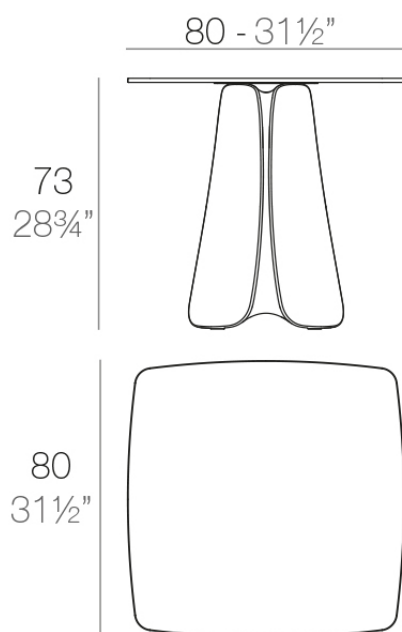

Pezzettina table 80x80x73

by Archirivolto Design

Pezzettina modern outdoor furniture collection is designed by Archirivolto Design for Vondom. The collection takes inspiration from nature and translates it into a unique and original products with fluid and expressive forms.

Info

Description

Made of polyethylene resin by rotational moulding. 100% Recyclable. Item suitable for indoor and outdoor use. Available in different finishes.

Weight: 32.3 Kg

PEZZETTINA Mesa 80x80
PEZZETTINA Dining Table 31½"x31½"