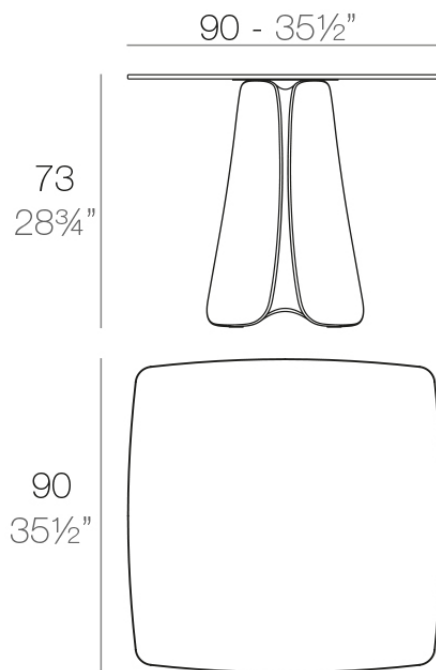

Pezzettina table 90x90x73

by Archirivolto Design

Pezzettina modern outdoor furniture collection is designed by Archirivolto Design for Vondom. The collection takes inspiration from nature and translates it into a unique and original products with fluid and expressive forms.

Info

Description

Made of polyethylene resin by rotational moulding. 100% Recyclable. Item suitable for indoor and outdoor use. Available in different finishes.

Weight: 35.8 Kg

PEZZETTINA Mesa 90x90

PEZZETTINA Dining Table 35 1/2"x35 1/2"