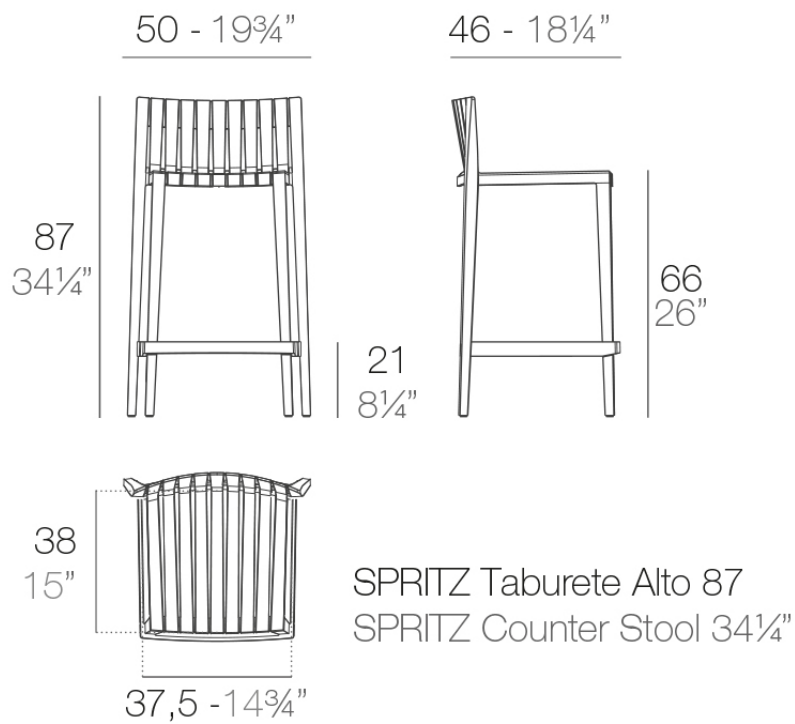

Info

Description

Made of injected polypropylene with fiber glass. Stackable. Available in several colors. Item suitable for indoor and outdoor use.

Weight: 5.45 Kg

Finishes

finishes

Basic

Ref. 56020