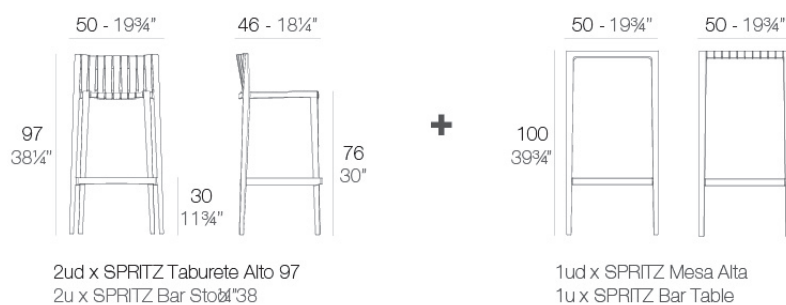

### Description

Made of injected polypropylene with fiber glass. Stackable. Available in several colors. Item suitable for indoor and outdoor use.

Weight: 19.26 Kg