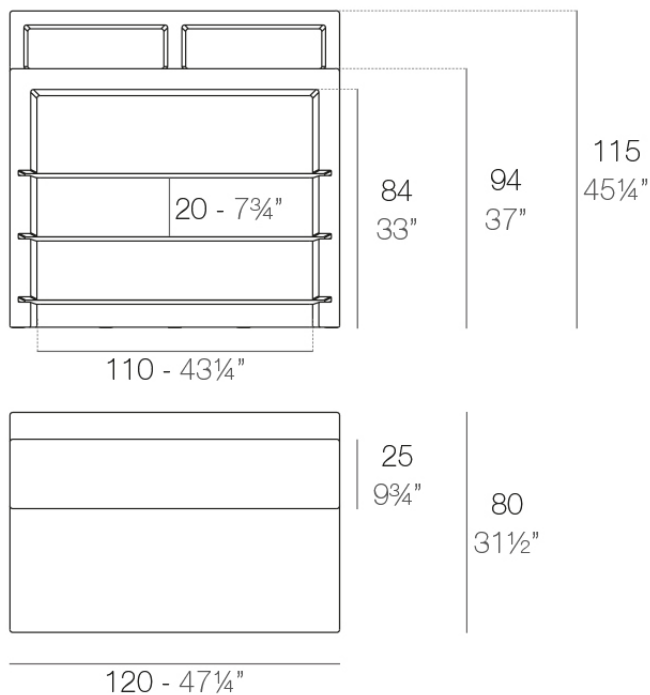

Info

Description

Made of polyethylene resin by rotational moulding. 100% Recyclable. Item suitable for indoor and outdoor use. Available in different finishes.

Weight: 80.61 Kg

FIESTA 120 Barra
FIESTA 120 Counter