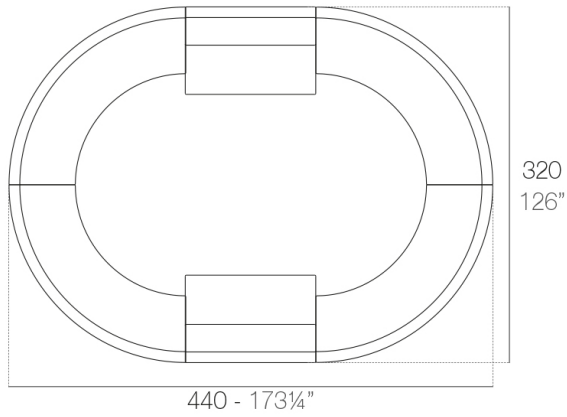

Combinations

---

2 x 56023 120 Barra - 120 Counter
4 x 56002 Barra curva - Curved counter