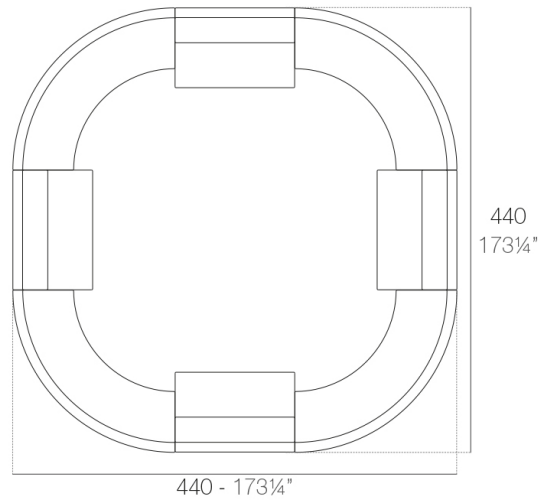

4 x 56023 120 Barra - 120 Counter
4 x 56002 Barra curva - Curved counter