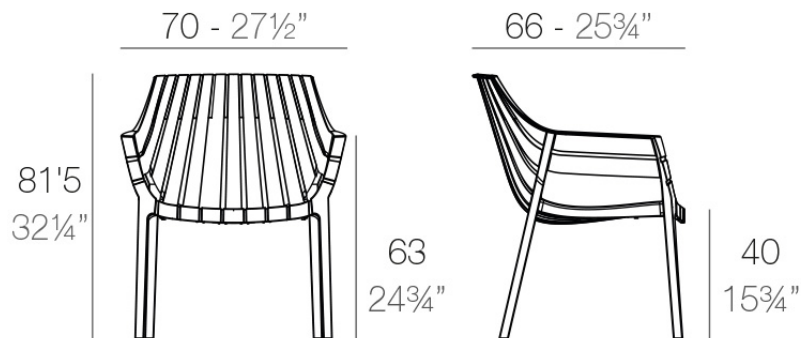

### Description

Made of injected polypropylene with fiber glass. Stackable. Available in several colors. Item suitable for indoor and outdoor use.

Weight: 6.58 Kg

SPRITZ Sillón  
SPRITZ Lounge Chair