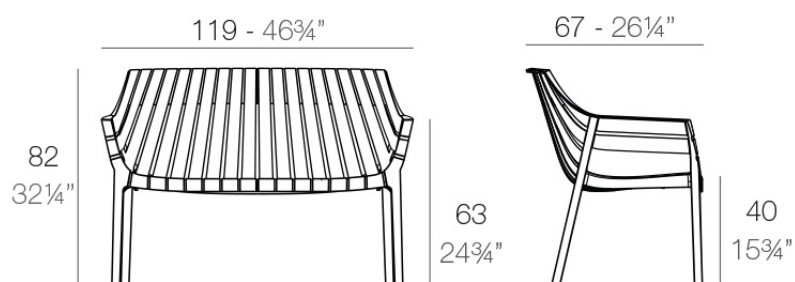

Info

Description

Made of injected polypropylene with fiber glass. Stackable. Available in several colors. Item suitable for indoor and outdoor use.

Weight: 12.36 Kg

SPRITZ Sofá
SPRITZ Sofa

Finishes

finishes