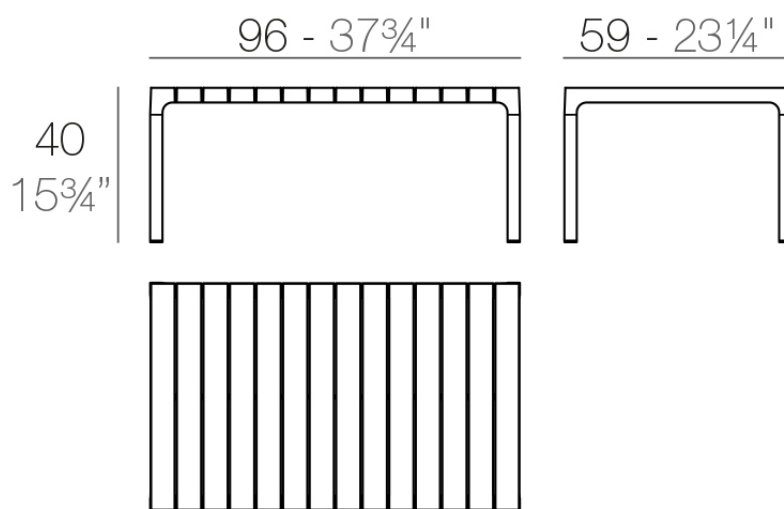

Spritz table sofa 96x59x40

by Archirivolto Design

The Spritz collection of modern outdoor furniture, designed by [Archirivolto Design](#) for [Vondom](#), is a beautiful blend of aesthetics and functionality. This remarkable collection is inspired by the image of **white wooden fences running along the beach**, creating perfectly aligned strips that evoke a sense of calm and order. The contemporary outdoor furniture in this collection captures the subtle yet captivating details of this serene scene, allowing you to add a touch of coastal charm to your own outdoor spaces.

Info

Description

Weight: 8.98 Kg

SPRITZ Mesa Baja
SPRITZ Low Table

Finishes

finishes

Basic

Ref. 56026