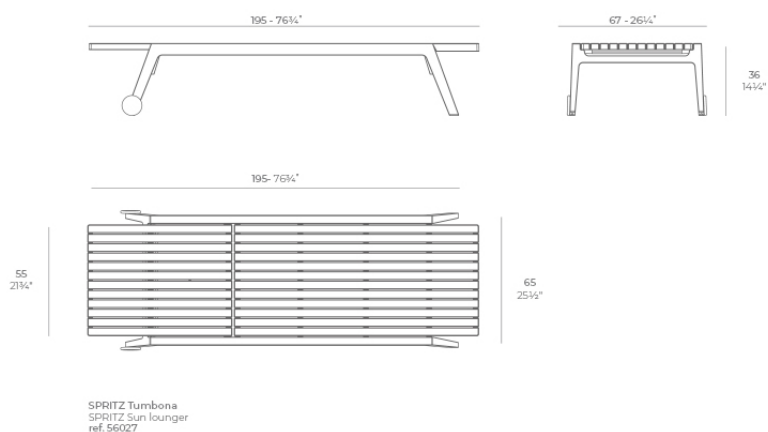

Info

Description

Made of injected polypropylene with fiber glass. Stackable. Available in several colors. Item suitable for indoor and outdoor use.

Weight: 18.49 Kg

Finishes

finishes

Basic

Ref. 56027