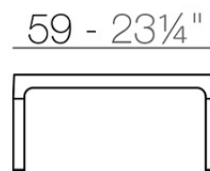

Info

Description

Weight: 4.64 Kg

SPRITZ Mesa Tumbona
SPRITZ Sun Lounger Table

Finishes

finishes

Basic

Ref. 56029