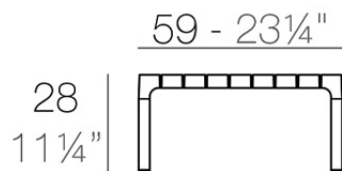

Info

Description

Weight: 4.64 Kg

SPRITZ Mesa Tumbona
SPRITZ Sun Lounger Table

Finishes

finishes

Basic

Ref. 56029