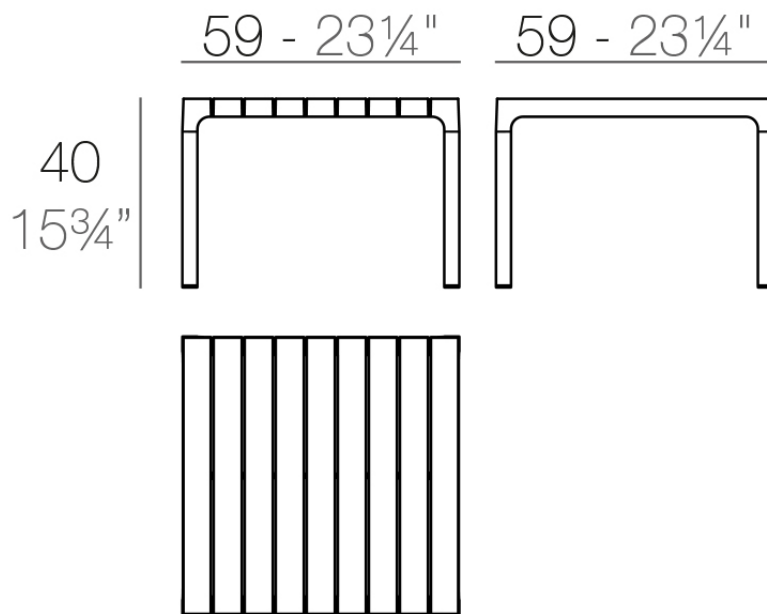

Spritz table 59x59x40

by Archirivolto Design

The Spritz collection of modern outdoor furniture, designed by [Archirivolto Design](#) for [Vondom](#), is a beautiful blend of aesthetics and functionality. This remarkable collection is inspired by the image of **white wooden fences running along the beach**, creating perfectly aligned strips that evoke a sense of calm and order. The contemporary outdoor furniture in this collection captures the subtle yet captivating details of this serene scene, allowing you to add a touch of coastal charm to your own outdoor spaces.

Info

Description

Weight: 4.84 Kg

SPRITZ Mesa Baja
SPRITZ Low Table

Finishes

finishes

Basic

Ref. 56030