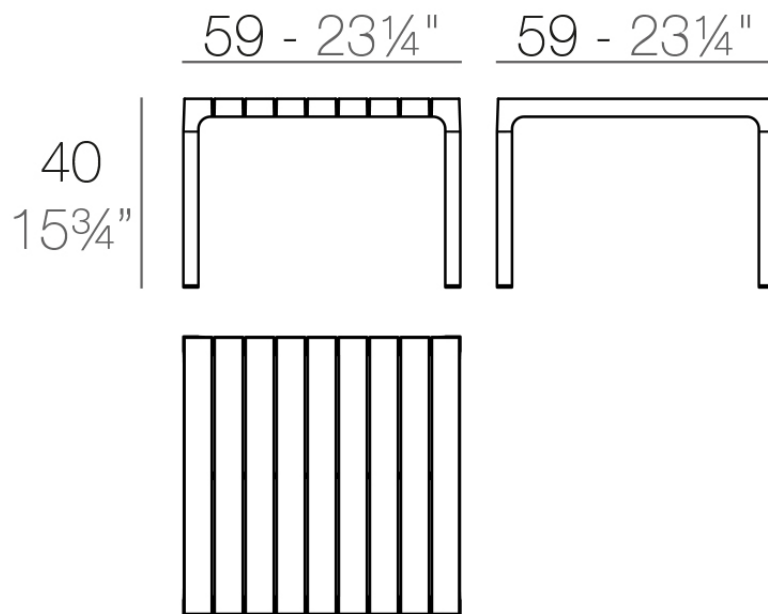

Spritz table 59x59x40

by Archirivolto Design

The Spritz collection of modern outdoor furniture, designed by [Archirivolto Design](#) for [Vondom](#), is a beautiful blend of aesthetics and functionality. This remarkable collection is inspired by the image of **white wooden fences running along the beach**, creating perfectly aligned strips that evoke a sense of calm and order. The contemporary outdoor furniture in this collection captures the subtle yet captivating details of this serene scene, allowing you to add a touch of coastal charm to your own outdoor spaces.

Info

Description

Weight: 4.84 Kg

SPRITZ Mesa Baja
SPRITZ Low Table

Finishes

finishes

Basic

Ref. 56030