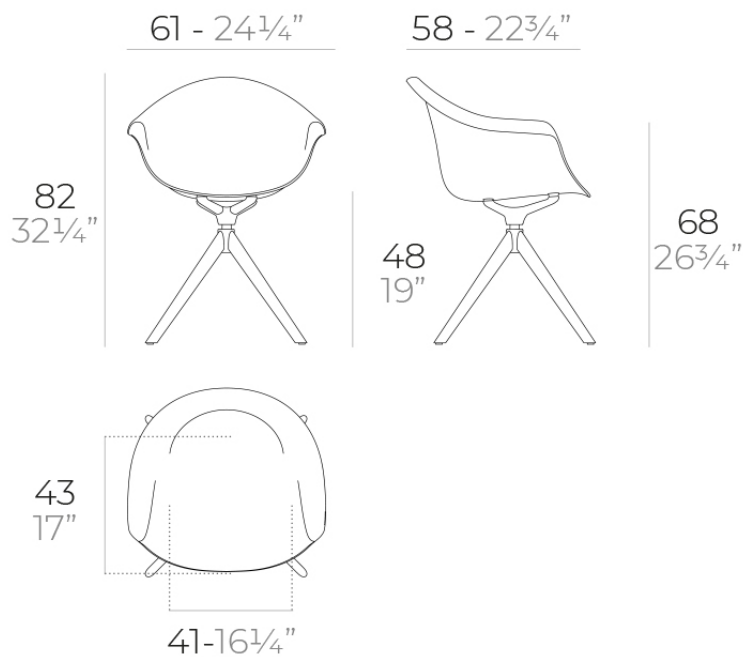

Incasso swivel armchair with wooden legs

by Archirivolto Design

Info

Description

Made from polypropylene and reinforced with fiberglass manufactured by gas injection. Available in various colors. Suitable for indoor and outdoor use.

Weight: 9.3 Kg

INCASSO Sillón giratorio madera
INCASSO Wooden swivel Armchair

Finishes

finishes

Basic

Ref. 56032

white

black

ecru

Available in various colors

legs

LEGS

Ref. 65055E

negro wood 2

negro wood 1

white wood 2