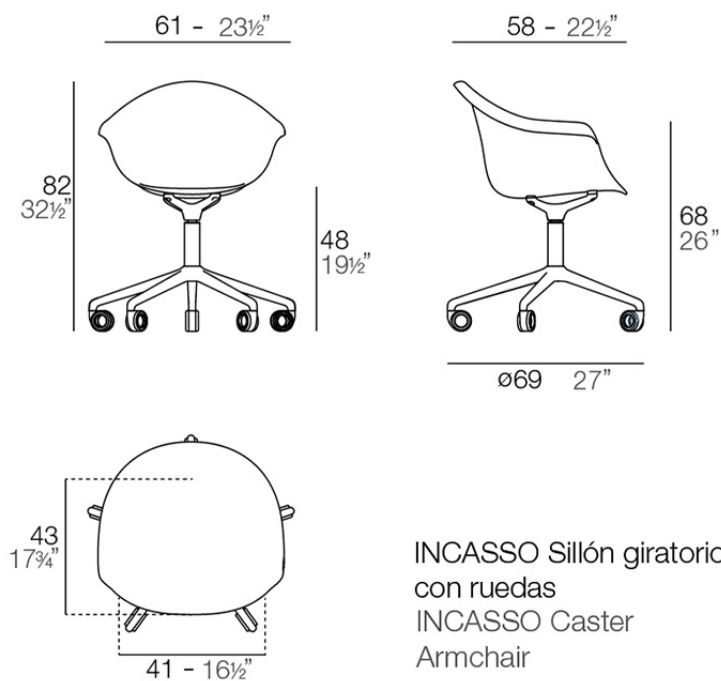

Incasso swivel armchair with caster

by Archirivolto Design

Info

Description

Made from polypropylene and reinforced with fiberglass manufactured by gas injection. Available in various colors. Suitable for indoor and outdoor use.

Weight: 7.53 Kg

INCASSO Sillón giratorio
con ruedas
INCASSO Caster
Armchair

Finishes

finishes

Basic

Ref. 56033

white

black

ecru

Available in various colors

legs

LEGS

Ref. 65054E

white 201

black 2002

Ambients