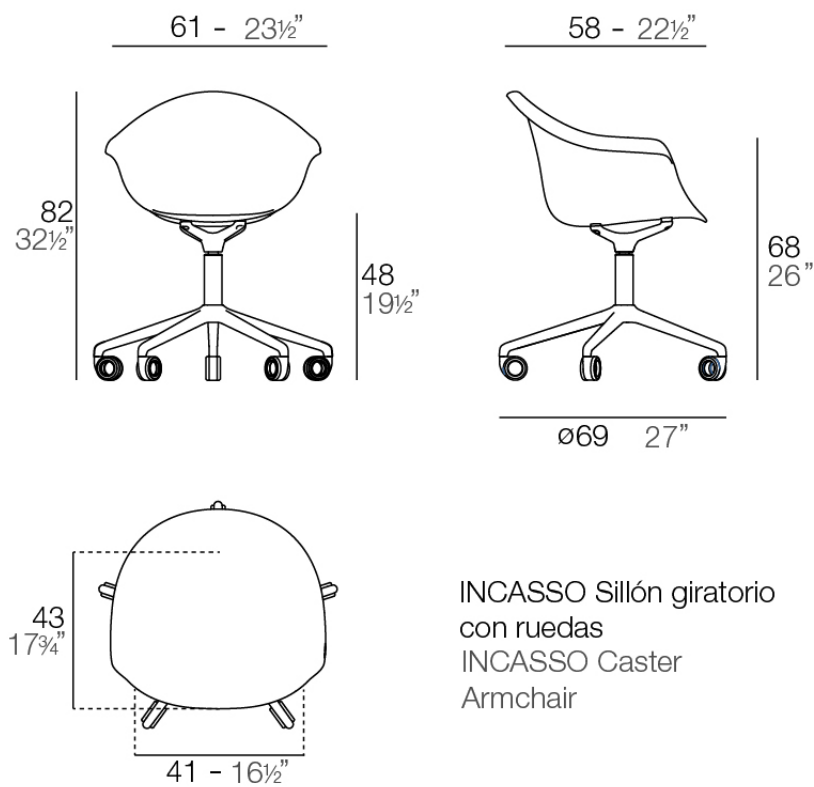

## Incasso swivel armchair with caster

by Archirivolto Design

### Description

Made from polypropylene and reinforced with fiberglass manufactured by gas injection. Available in various colors. Suitable for indoor and outdoor use.

Weight: 7.53 Kg

INCASSO Sillón giratorio  
con ruedas  
INCASSO Caster  
Armchair

### legs

---

LEGS

Ref. 65054E

white 201

black 2002