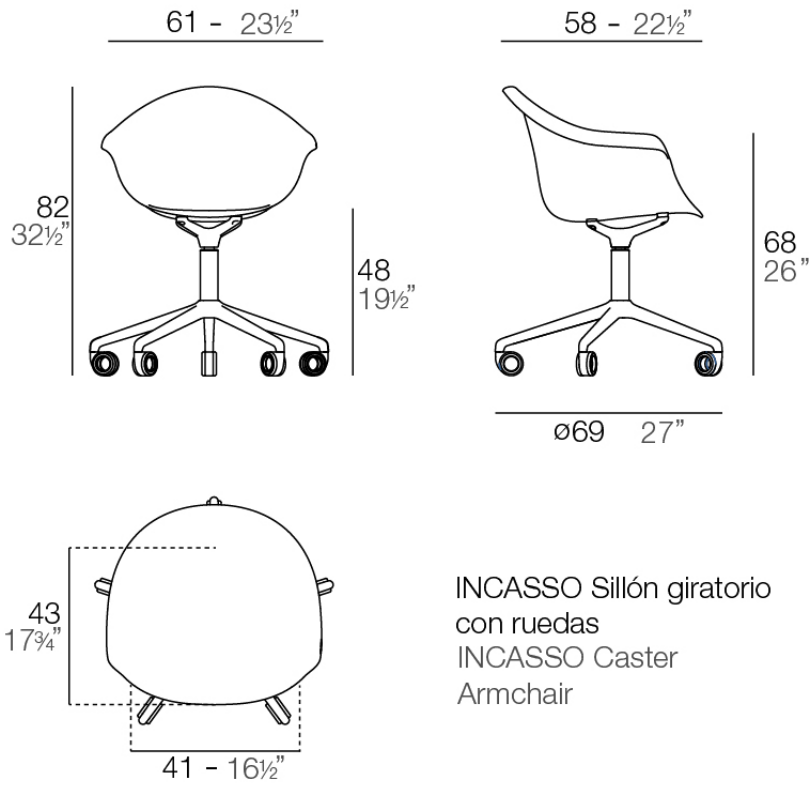

Incasso swivel armchair with caster

by Archirivolto Design

Info

Description

Made from polypropylene and reinforced with fiberglass manufactured by gas injection. Available in various colors. Suitable for indoor and outdoor use.

Weight: 7.53 Kg

INCASSO Sillón giratorio
con ruedas
INCASSO Caster
Armchair

Finishes

finishes

Basic

Ref. 56033

white

black

ecru

Available in various colors

legs

LEGS

Ref. 65054E

white 201

black 2002

Ambients