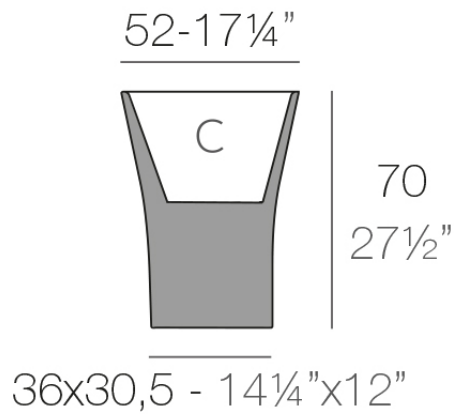

Weight: 6 Kg

BONES Maceta 70
BONES Planter 70

C = 29 L
C = 7¾ gal

Finishes

finishes

Basic

Ref. 57002A

white 2001