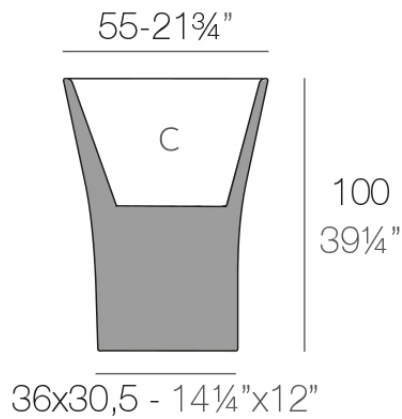

### Description

Pot made of polyethylene resin by rotational moulding. 100% Recyclable. Item suitable for indoor and outdoor use. Available in different finishes.

Weight: 8.51 Kg

BONES Maceta 100 C = 30,5 L  
BONES Planter 100 C = 8 gal