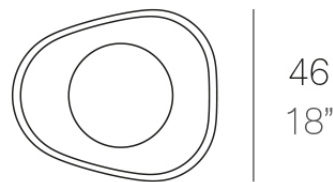

## Bones planter 46x55x100

by Ludovica + Roberto Palomba

Bones the elegant designer planter collection by the italian architects Ludovica+Roberto Palomba for Vondom.

### Description

Pot made of polyethylene resin by rotational moulding. 100% Recyclable. Item suitable for indoor and outdoor use. Available in different finishes.

Weight: 8.51 Kg

BONES Maceta 100 C = 30,5 L  
BONES Planter 100 C = 8 gal