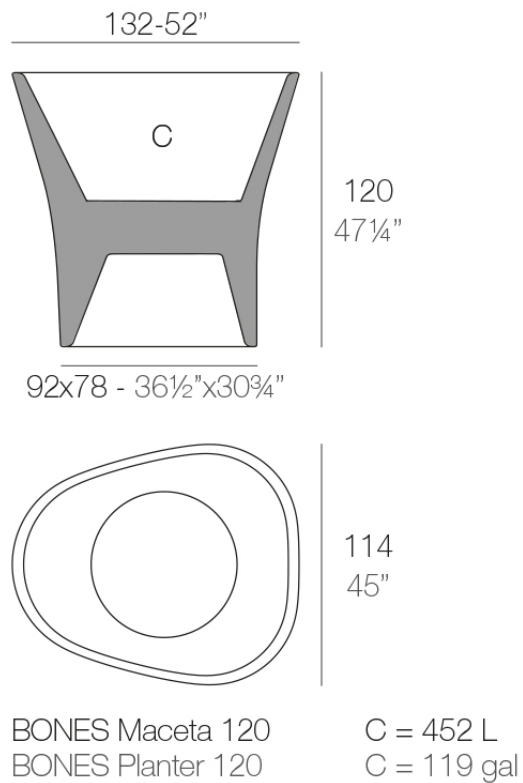

Weight: 44.01 Kg

Finishes

finishes

Basic

Ref. 57004A

white 2001

black 2002

ecru 2003