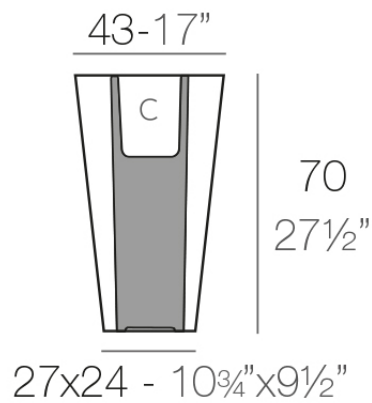

Bye-bye planter 42x40x70 by Harry-Paul

Bye-bye vase designed by Harry Paul and Camila Vega for Vondom.

Info

Description

Made of polyethylene resin by rotational moulding. 100% Recyclable. Item suitable for indoor and outdoor use. Available in different finishes.

Weight: 6 Kg

BYE-BYE Maceta 70

C = 10 L

BYE-BYE Planter 70

C = 2¾ gal

Finishes

finishes

Basic