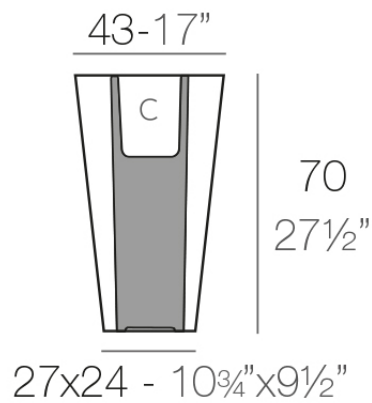

Info

Description

Made of polyethylene resin by rotational moulding. 100% Recyclable. Item suitable for indoor and outdoor use. Available in different finishes.

Weight: 6 Kg

BYE-BYE Maceta 70

C = 10 L

BYE-BYE Planter 70

C = 2¾ gal