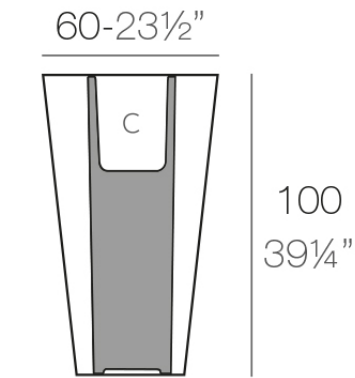

Info

Description

Made of polyethylene resin by rotational moulding. 100% Recyclable. Item suitable for indoor and outdoor use. Available in different finishes.

Weight: 12 Kg

37,5x33 - 14¾"x13"

BYE-BYE Maceta 100

C = 15 L

BYE-BYE Planter 100

C = 4 gal