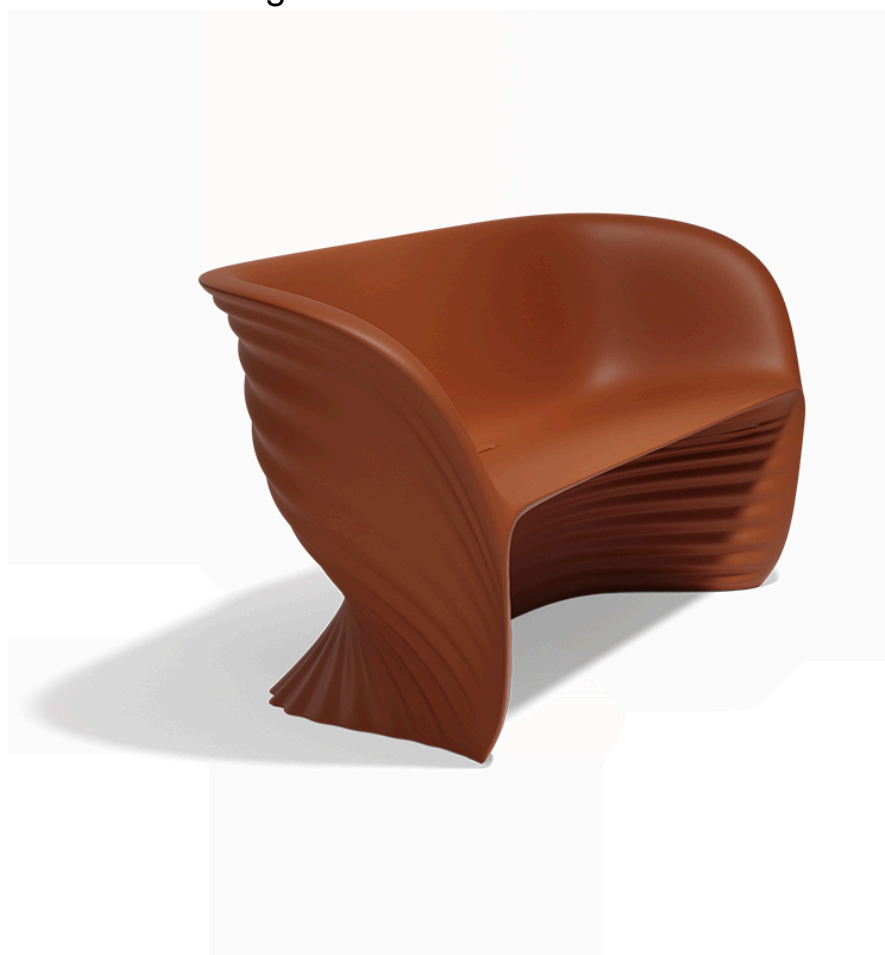

Biophilia sofa

by Ross Lovegrove

The Biophilia furniture design collection, by Ross Lovegrove, opens up a fresh path in design that initiates a dialogue among time, shape, and space. It merges the pioneering natural design of Antonio Gaudí's Sagrada Familia, VONDOM's adeptness in advanced rotational moulding technology, and the current line of research on digital transference into modern design.

Info

Description

Made of polyethylene resin by rotational moulding. 100% Recyclable. Item suitable for indoor and outdoor use. Available in different finishes.

Weight: 30.89 Kg

Accessories

- **Fabric**

Fabric