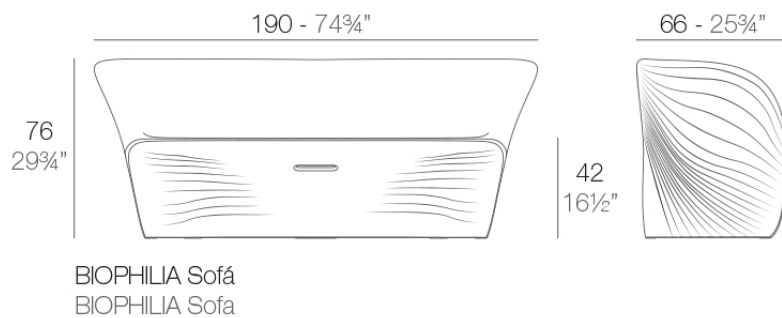

Info

Description

Made of polyethylene resin by rotational moulding. 100% Recyclable. Item suitable for indoor and outdoor use. Available in different finishes.

Weight: 30.89 Kg

Accessories

- **Fabric**

Fabric