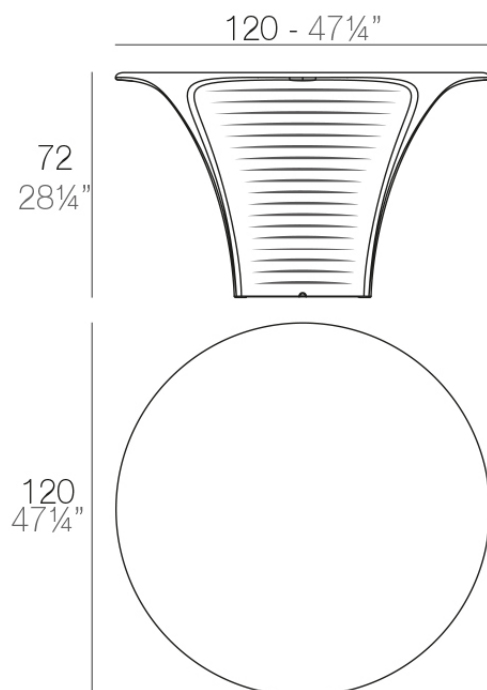

Info

Description

Made of polyethylene resin by rotational moulding. 100% Recyclable. Item suitable for indoor and outdoor use. Available in different finishes.

Weight: 59.69 Kg

BIOPHILIA Mesa
BIOPHILIA Dining Table