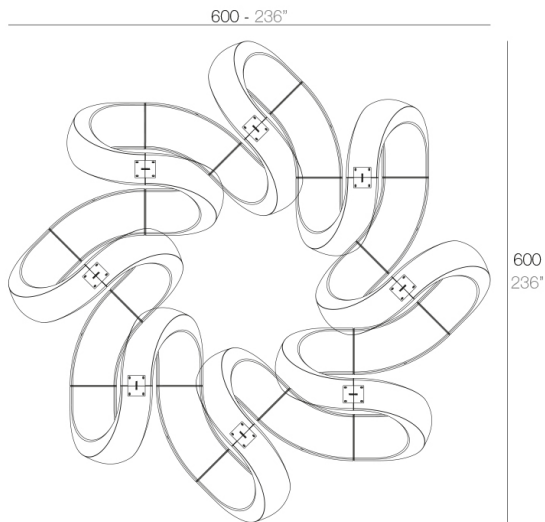

Info

Description

Made of polyethylene resin by rotational moulding. 100% Recyclable. Item suitable for indoor and outdoor use. Available in different finishes.

Weight: 25.2 Kg

AND Banco
AND Bench

Combinations