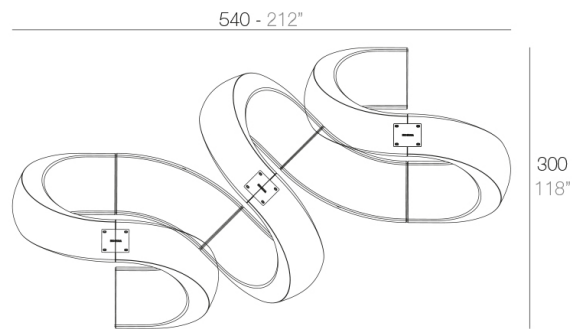

3 x 60007 AND - AND
2 x 60006 AND Banco - AND Bench