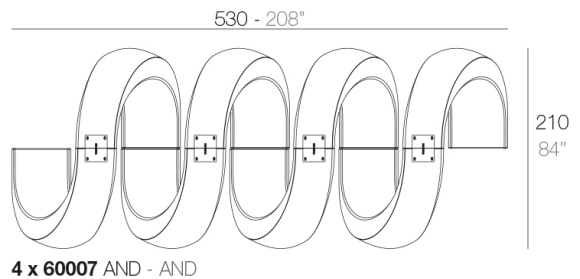

4 x 60007 AND - AND