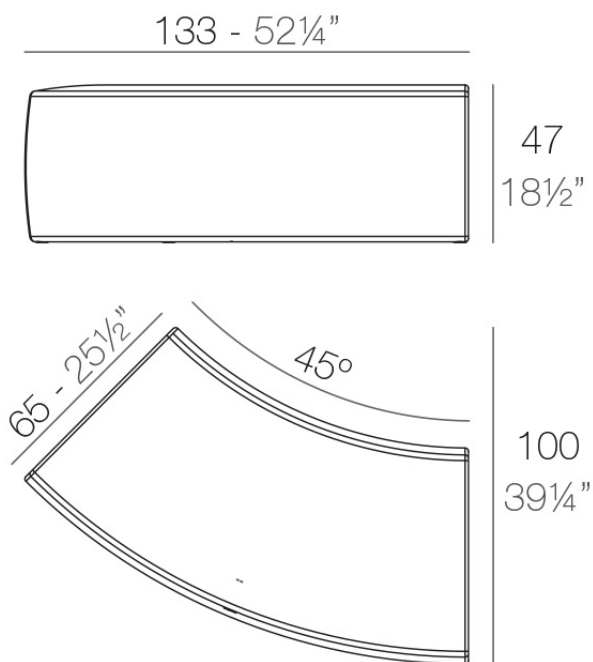

Info

Description

Made of polyethylene resin by rotational moulding. 100% Recyclable. Item suitable for indoor and outdoor use. Available in different finishes.

Weight: 25.2 Kg

AND Banco
AND Bench

Combinations