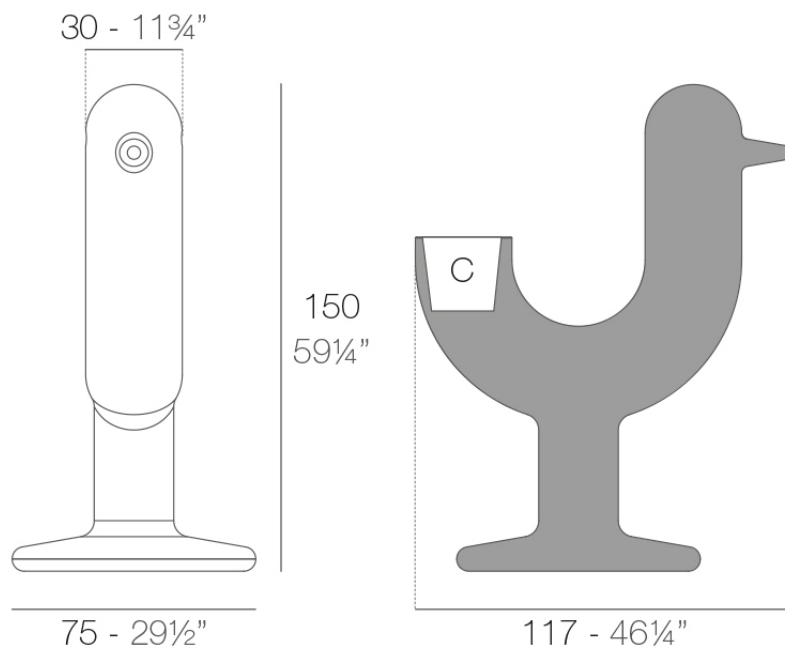

Info

Description

Pot made of polyethylene resin by rotational moulding. 100% Recyclable. Item suitable for indoor and outdoor use. Available in different finishes.

Weight: 17 Kg

PEACOCK Macetero C = 9 L 2×22 cm
PEACOCK Planter C = 2 1/2 gal