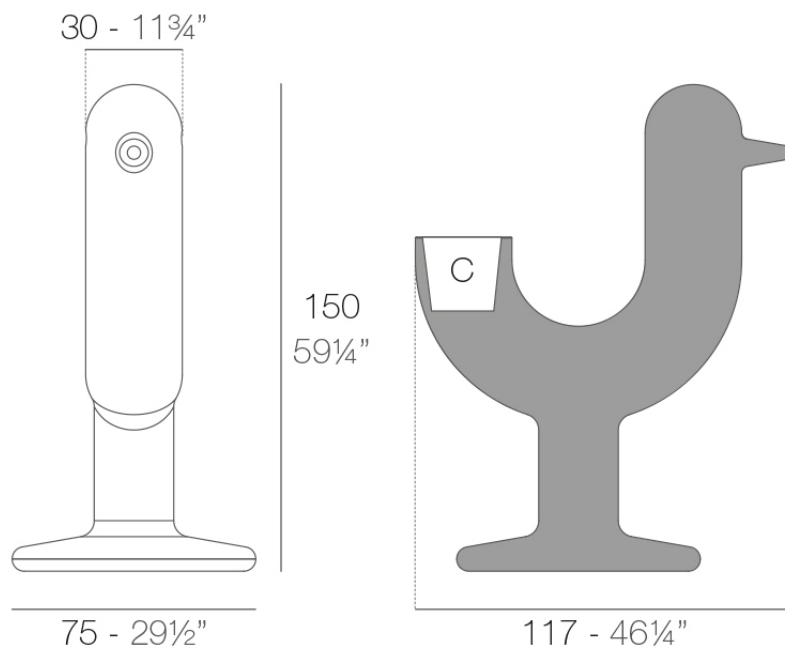

Weight: 17 Kg

PEACOCK Macetero C = 9 L 2×22 cm
PEACOCK Planter C = 2 1/2 gal

Finishes

finishes

Self-Watering Ref. 61001R

white 2001

black 2002

ecru 2003