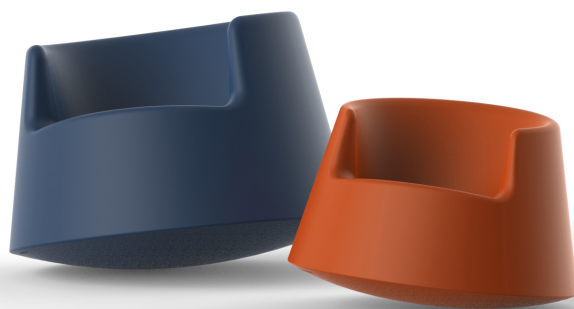

Roulette

by Eero Aarnio

Roulette Collections, designed by Eero Aarnio is a playful **rocking chair specifically designed for children**. This whimsical piece is suitable for outdoor use and can withstand even the most inclement weather conditions, while also being suitable for indoor use.

Info

Description

Weight: 18.01 Kg

ROULETTE Balancín (No es adecuado para niños)
ROULETTE Rocking Chair (Not for children)

Finishes

finishes

Basic

Ref. 61002

white 2001

black 2002

ecru 2003

tortora 2004

gray 2005

anthracite 2006

brown 2008

garnet 2015