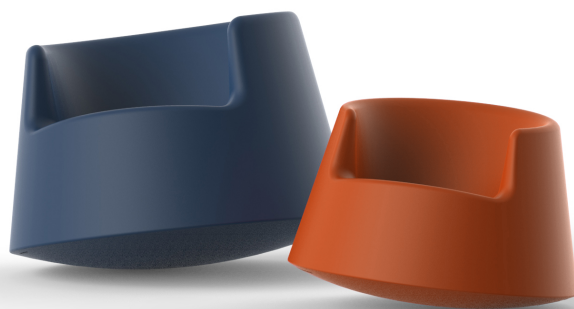

## Roulette

by Eero Aarnio

Roulette Collections, designed by Eero Aarnio is a playful **rocking chair specifically designed for children**. This whimsical piece is suitable for outdoor use and can withstand even the most inclement weather conditions, while also being suitable for indoor use.