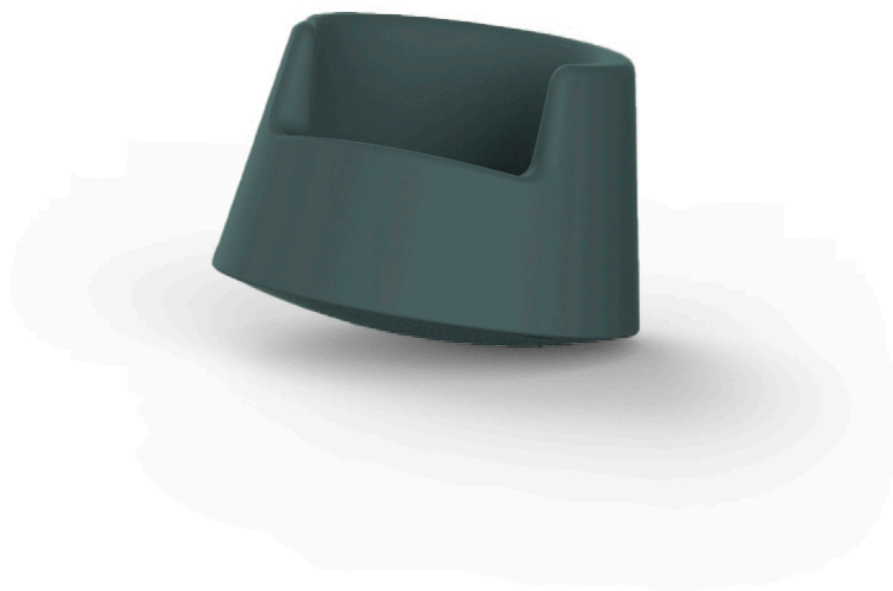

## Roulette kids

by Eero Aarnio

Roulette Collections, designed by Eero Aarnio is a playful **rocking chair specifically designed for children**. This whimsical piece is suitable for outdoor use and can withstand even the most inclement weather conditions, while also being suitable for indoor use.

### Description

Made of polyethylene resin by rotational moulding. 100% Recyclable. Item suitable for indoor and outdoor use. Suitable for children over 3 years.

Weight: 10.01 Kg