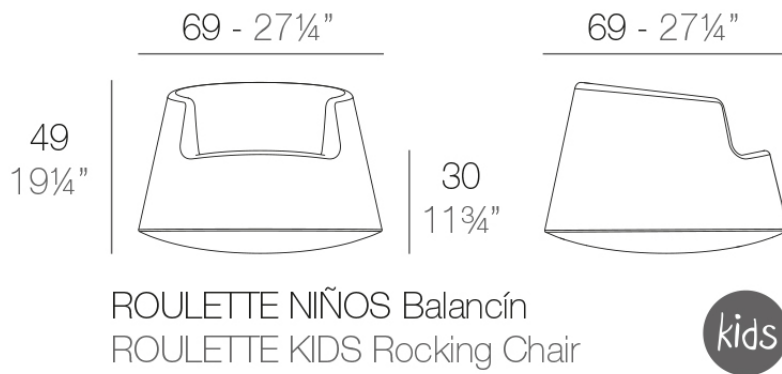

## Roulette kids

by Eero Aarnio

Roulette Collections, designed by Eero Aarnio is a playful **rocking chair specifically designed for children**. This whimsical piece is suitable for outdoor use and can withstand even the most inclement weather conditions, while also being suitable for indoor use.

### Description

Made of polyethylene resin by rotational moulding. 100% Recyclable. Item suitable for indoor and outdoor use. Suitable for children over 3 years.

Weight: 10.01 Kg