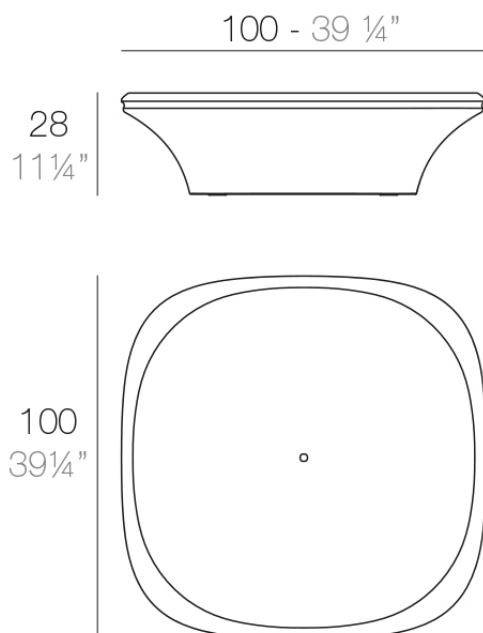

Info

Description

Made of polyethylene resin by rotational moulding. 100% Recyclable. Item suitable for indoor and outdoor use. Available in different finishes.

Weight: 21 Kg

UFO Mesa Baja
UFO Low Table