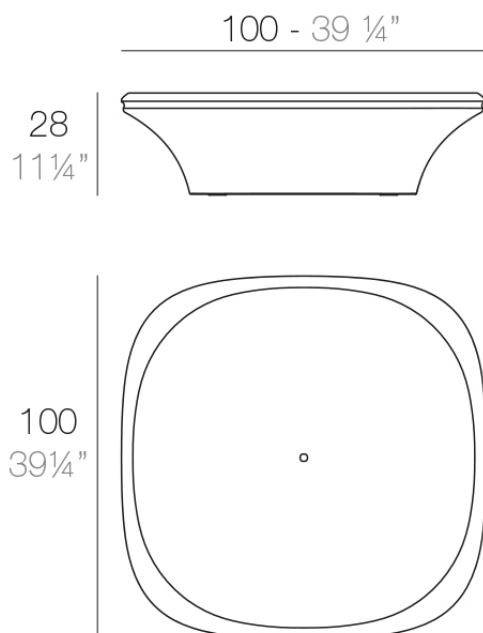

### Description

Made of polyethylene resin by rotational moulding. 100% Recyclable. Item suitable for indoor and outdoor use. Available in different finishes.

Weight: 21 Kg

UFO Mesa Baja  
UFO Low Table