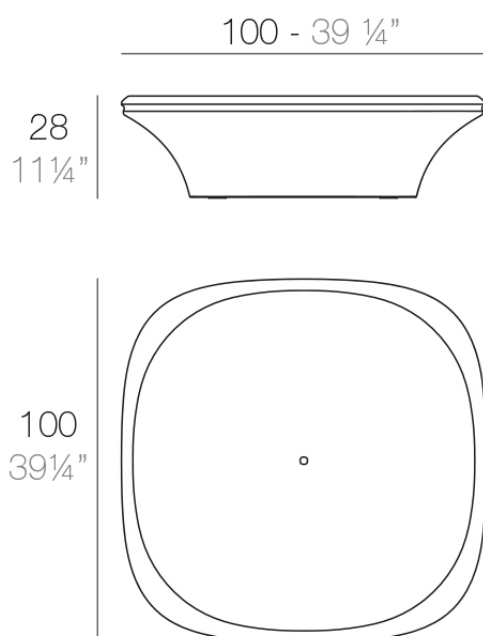

Info

Description

Made of polyethylene resin by rotational moulding. 100% Recyclable. Item suitable for indoor and outdoor use. Available in different finishes.

Weight: 21 Kg

UFO Mesa Baja
UFO Low Table

Finishes