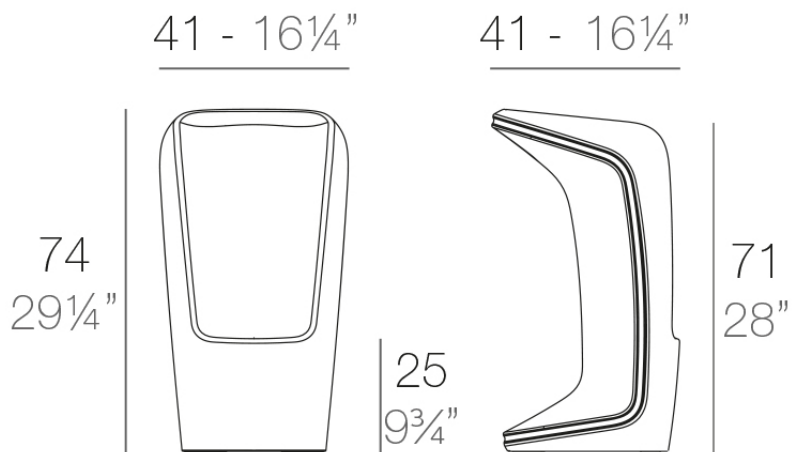

Info

Description

Made of polyethylene resin by rotational moulding. 100% Recyclable. Item suitable for indoor and outdoor use. Available in different finishes.

Weight: 6 Kg

UFO Taburete Alto
UFO Bar Stool