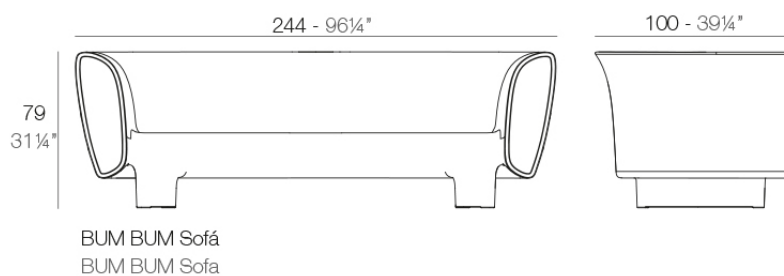

### Description

Made of polyethylene resin by rotational moulding. 100% Recyclable. Item suitable for indoor and outdoor use. Available with different finishes.

Weight: 62.48 Kg