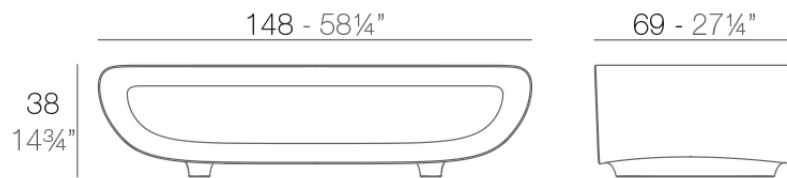

Info

Description

Made of polyethylene resin by rotational moulding. 100% Recyclable. Item suitable for indoor and outdoor use. Available with different finishes.

Weight: 30.05 Kg

BUM BUM Mesa Baja
BUM BUM Low Table