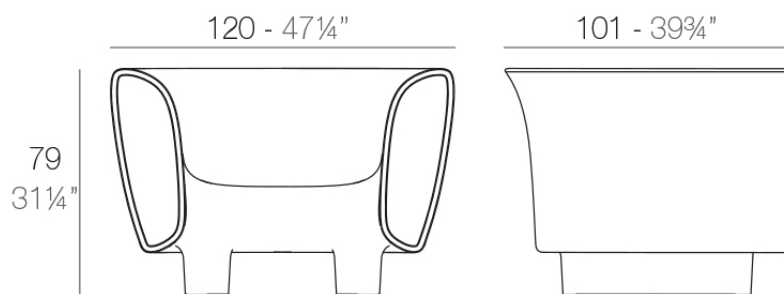

Info

Description

Made of polyethylene resin by rotational moulding. 100% Recyclable. Item suitable for indoor and outdoor use. Available with different finishes.

Weight: 31.95 Kg

BUM BUM Butaca
BUM BUM Lounge Chair