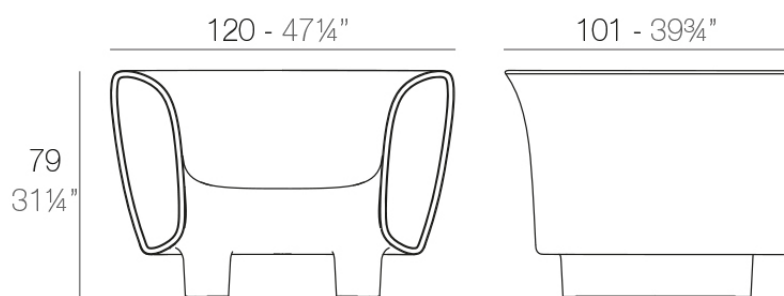

Info

Description

Made of polyethylene resin by rotational moulding. 100% Recyclable. Item suitable for indoor and outdoor use. Available with different finishes.

Weight: 31.95 Kg

BUM BUM Butaca
BUM BUM Lounge Chair