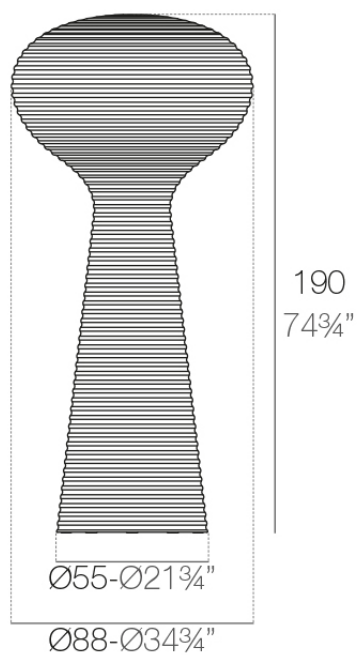

Made of polyethylene resin by rotational moulding. 100% Recyclable. Item suitable for indoor and outdoor use. Available in different finishes.

Weight: 41.13 Kg

BLOOM Lámpara
BLOOM Lamp

Finishes

lighting

Led – White
Ref. 65018W