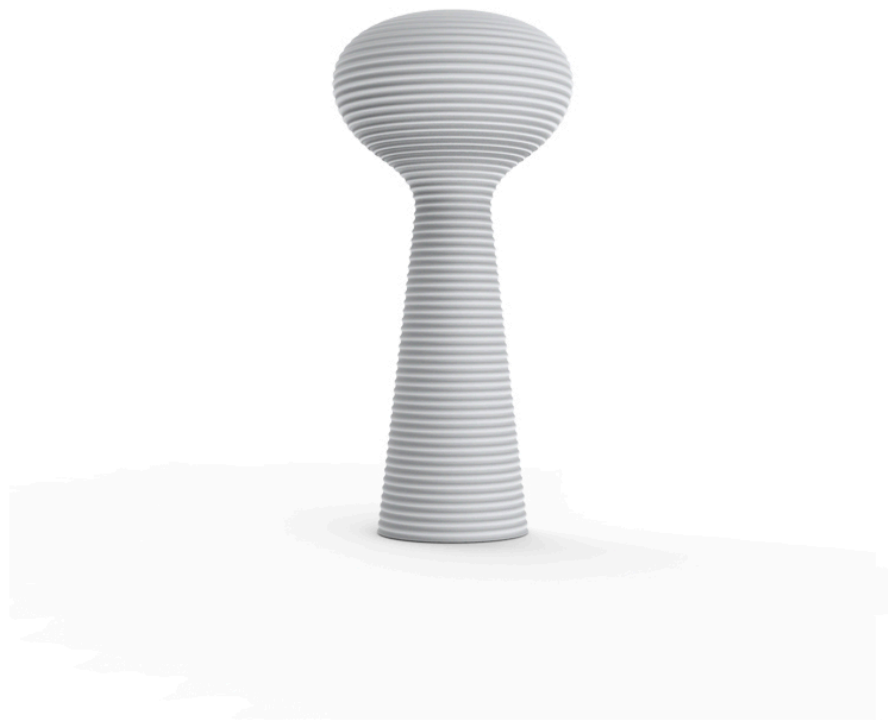

Bloom lamp

by Eugeni Quitllet

Bloom LED lamp–planter collection, designed by Eugeni Quitllet for Vondom. In a metaphorical sense, this collection **embodies the blossoming phase observed in nature.**

Info

Description

Made of polyethylene resin by rotational moulding. 100% Recyclable. Item suitable for indoor and outdoor use. Available in different finishes.

Weight: 41.13 Kg

BLOOM Lámpara
BLOOM Lamp

Finishes

lighting

Led – White
Ref. 65018W

ice 2101

White internally lit unit with LED technology. Available only in matte ice white finish.

LED RGBW – Cable
Ref. 65018L

ice 2101

Unit with internal lighting with RGBW LED technology and remote control unit for switching colors. Available only in matte ice white finish. Remote control included.