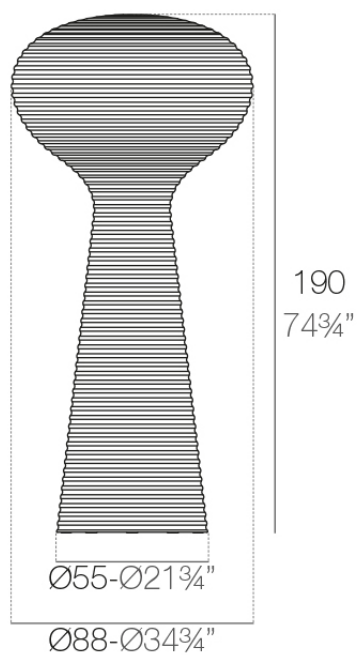

Description

Made of polyethylene resin by rotational moulding. 100% Recyclable. Item suitable for indoor and outdoor use. Available in different finishes.

Weight: 41.13 Kg

BLOOM Lámpara
BLOOM Lamp

Finishes