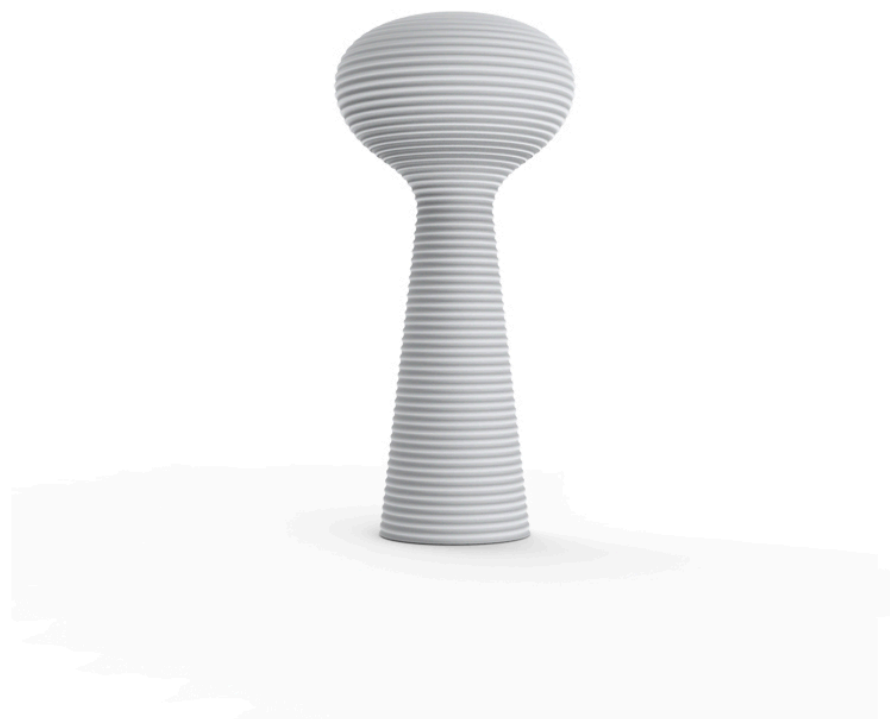

Bloom lamp

by Eugeni Quitlet

Bloom LED lamp–planter collection, designed by Eugeni Quitlet for Vondom. In a metaphorical sense, this collection **embodies the blossoming phase observed in nature.**

Info

Description

Made of polyethylene resin by rotational moulding. 100% Recyclable. Item suitable for indoor and outdoor use. Available in different finishes.

Weight: 41.13 Kg

BLOOM Lámpara
BLOOM Lamp

Finishes

lighting

Led – White
Ref. 65018W

ice 2101

White internally lit unit with LED technology. Available only in matte ice white finish.

LED RGBW – Cable
Ref. 65018L

ice 2101

Unit with internal lighting with RGBW LED technology and remote control unit for switching colors. Available only in matte ice white finish. Remote control included.