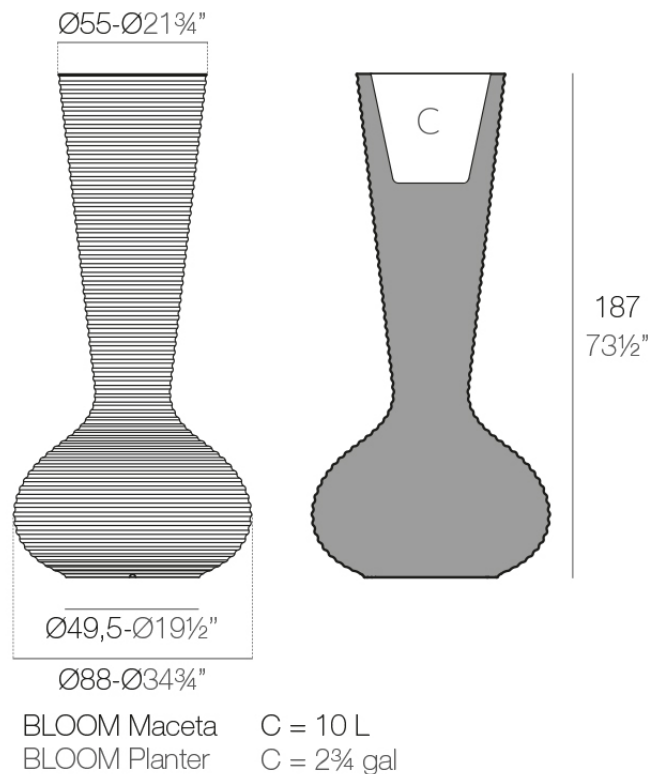

Info

Description

Made of polyethylene resin by rotational moulding. 100% Recyclable. Item suitable for indoor and outdoor use. Available in different finishes.

Weight: 35.06 Kg

Finishes

finishes

Basic

Ref. 65019A