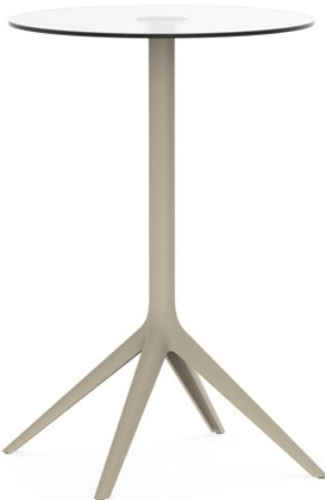

## Mari-sol table base ø80 h:105cm

by Eugeni Quitllet

Created by designer Eugeni Quitllet for Vondom, the Mari-sol collection embodies a harmonious blend of form and function, presenting a masterpiece of contemporary design that seamlessly **blends technological innovation with captivating aesthetics**. At its core is a stunning designer table that serves as the centerpiece of outdoor spaces, captivating the senses with its seductive allure and timeless elegance. This collection redefines the essence of outdoor living, offering a symphony of style and sophistication that transcends boundaries. The Mari-sol table and its companion pieces are the ideal choice for enhancing patios and terraces around the globe, transforming any outdoor space into a luxurious retreat. With its thoughtful design and modern appeal, the Mari-sol collection transforms everyday moments into extraordinary experiences, inviting people to enjoy the beauty of outdoor living.

### Description

Extruded aluminum tube with cast aluminum base coated with epoxy baked painting. Item suitable for indoor and outdoor use. Table top not included.

Weight: 4.67 Kg

BASE 4 LEGS - BASE 4 PATAS

fixed top / fijo ref: 65020

fixed for glass / fijo para vidrio ref: 65020V

MARI-SOL BASE MESA Ø80 H105

MARI-SOL TABLE BASE Ø31 1/2" H41 1/4"

TABLE TOPS OPTIONS - OPCIONES SOBRES

69 x 69 cm  
27 1/4" x 27 1/4"