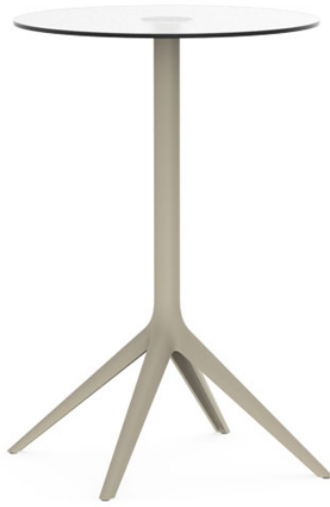

Mari-sol table base ø80 h:105cm

by Eugeni Quitllet

Created by designer Eugeni Quitllet for Vondom, the Mari-sol collection embodies a harmonious blend of form and function, presenting a masterpiece of contemporary design that seamlessly **blends technological innovation with captivating aesthetics**. At its core is a stunning designer table that serves as the centerpiece of outdoor spaces, captivating the senses with its seductive allure and timeless elegance. This collection redefines the essence of outdoor living, offering a symphony of style and sophistication that transcends boundaries. The Mari-sol table and its companion pieces are the ideal choice for enhancing patios and terraces around the globe, transforming any outdoor space into a luxurious retreat. With its thoughtful design and modern appeal, the Mari-sol collection transforms everyday moments into extraordinary experiences, inviting people to enjoy the beauty of outdoor living.

Info

Description

Extruded aluminum tube with cast aluminum base coated with epoxy baked painting. Item suitable for indoor and outdoor use. Table top not included.

Weight: 4.67 Kg

BASE 4 LEGS - BASE 4 PATAS

fixed top / fijo ref: 65020

fixed for glass / fijo para vidrio ref: 65020V

MARI-SOL BASE MESA Ø80 H105

MARI-SOL TABLE BASE Ø31½" H41¼"

TABLE TOPS OPTIONS - OPCIONES SOBRES

69 x 69 cm
27¼" x 27¼"

Finishes

finishes

blue

Powder coated aluminum base with non collapsable attachment made of polyamide and fiber glass

Fixed for glass

Ref. 65020V

white

gray

anthracite

black