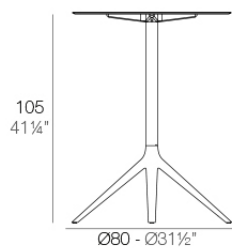

### Description

Extruded aluminum tube with cast aluminum base coated with epoxy baked painting. Item suitable for indoor and outdoor use. Table top not included.

Weight: 4.67 Kg

BASE 4 LEGS - BASE 4 PATAS

fixed top / fijo ref: 65020

fixed for glass / fijo para vidrio ref: 65020V

MARI-SOL BASE MESA Ø80 H105

MARI-SOL TABLE BASE Ø31 1/2" H41 1/4"

TABLE TOPS OPTIONS - OPCIONES SOBRES

69 x 69 cm  
27 1/4" x 27 1/4"