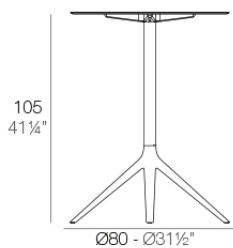

Info

Description

Extruded aluminum tube with cast aluminum base coated with epoxy baked painting. Item suitable for indoor and outdoor use. Table top not included.

Weight: 4.67 Kg

BASE 4 LEGS - BASE 4 PATAS

fixed top / fijo ref: 65020

fixed for glass / fijo para vidrio ref: 65020V

MARI-SOL BASE MESA Ø80 H105

MARI-SOL TABLE BASE Ø31½" H41¼"

TABLE TOPS OPTIONS - OPCIONES SOBRES

69 x 69 cm
27¼" x 27¼"

Finishes

finishes