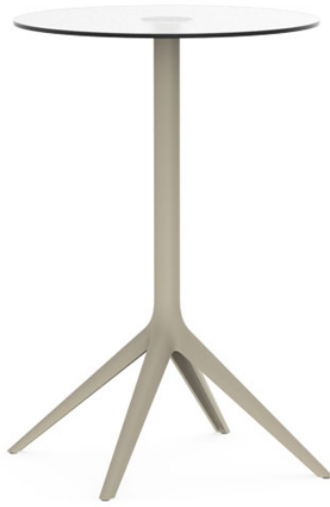

Mari-sol table base ø80 h:105cm

by Eugeni Quitllet

Created by designer Eugeni Quitllet for Vondom, the Mari-sol collection embodies a harmonious blend of form and function, presenting a masterpiece of contemporary design that seamlessly **blends technological innovation with captivating aesthetics**. At its core is a stunning designer table that serves as the centerpiece of outdoor spaces, captivating the senses with its seductive allure and timeless elegance. This collection redefines the essence of outdoor living, offering a symphony of style and sophistication that transcends boundaries. The Mari-sol table and its companion pieces are the ideal choice for enhancing patios and terraces around the globe, transforming any outdoor space into a luxurious retreat. With its thoughtful design and modern appeal, the Mari-sol collection transforms everyday moments into extraordinary experiences, inviting people to enjoy the beauty of outdoor living.

Info

Description

Extruded aluminum tube with cast aluminum base coated with epoxy baked painting. Item suitable for indoor and outdoor use. Table top not included.

Weight: 4.67 Kg

BASE 4 LEGS - BASE 4 PATAS

fixed top / fijo ref: 65020

fixed for glass / fijo para vidrio ref: 65020V

MARI-SOL BASE MESA Ø80 H105

MARI-SOL TABLE BASE Ø31 1/2" H41 1/4"

TABLE TOPS OPTIONS - OPCIONES SOBRES

69 x 69 cm
27 1/4" x 27 1/4"

anthracite

black

ocean

Powder coated aluminum base with non collapsable attachment made of polyamide and fiber glass

.Fixed for glass

Ref. 65020V

white

ecru