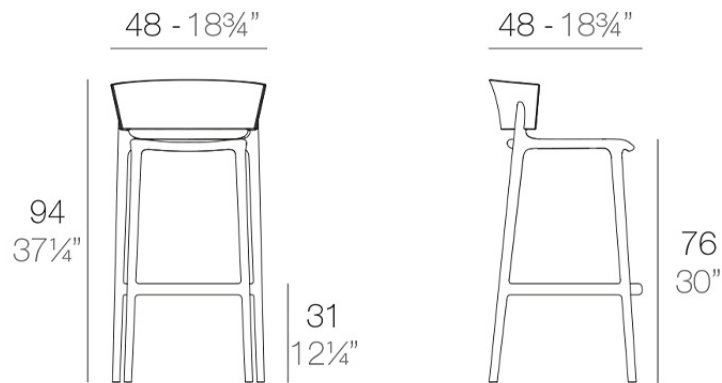

### Description

Made of gas air moulding injected polypropylene with fiber glass. Stackable. Available in several colors. Item suitable for indoor and outdoor use.

Weight: 5.14 Kg

AFRICA Taburete Alto 94  
AFRICA Bar Stool 37 1/4"