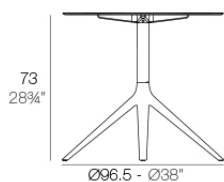

Info

Description

Extruded aluminum tube with cast aluminum base coated with epoxy baked painting. Item suitable for indoor and outdoor use. Table top not included.

Weight: 6.26 Kg

BASE 4 LEGS - BASE 4 PATAS