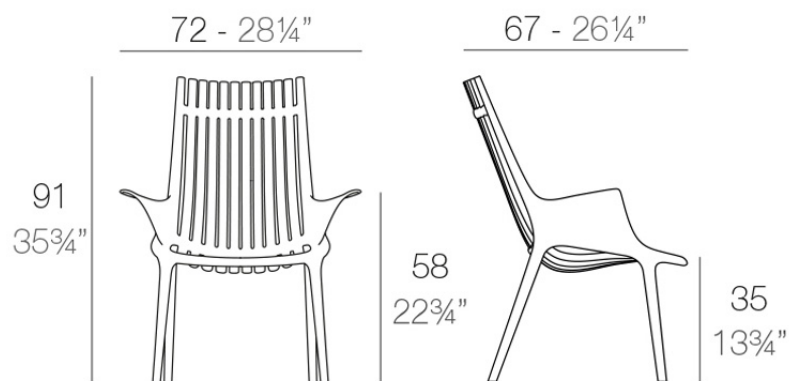

by Eugeni Quitllet

Info

Description

Made from polypropylene and reinforced with fiberglass manufactured by gas injection. Stackable . Available in various colors. Suitable for indoor and outdoor use.

Weight: 8.51 Kg